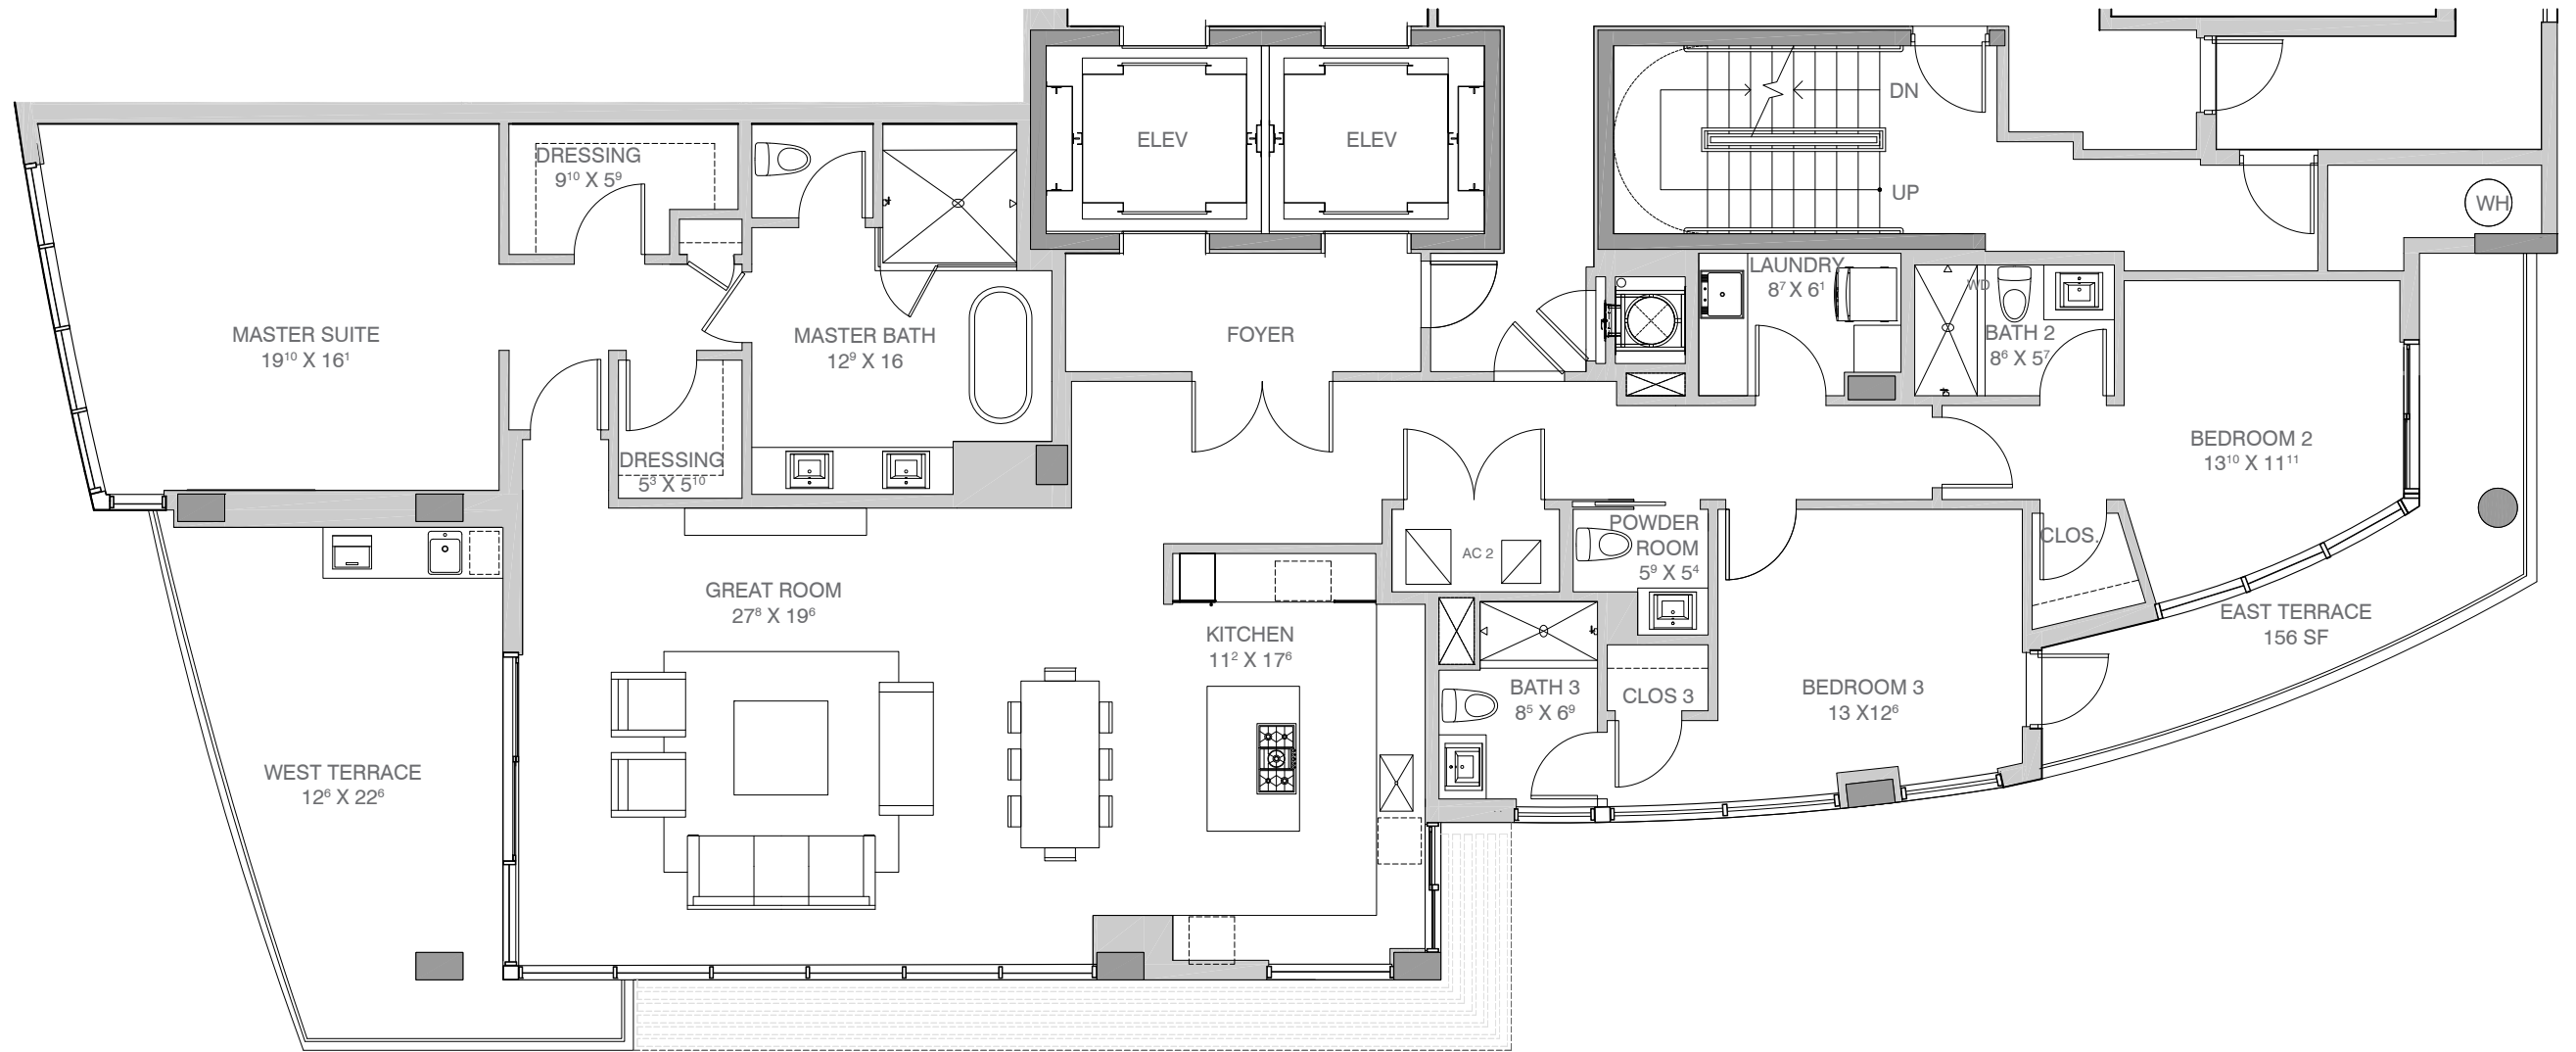

ADAGIO

FORT LAUDERDALE BEACH

RESIDENCE 01

3 Bedrooms / 3.5 Baths
 2,383 Interior sq. ft.
 437 Exterior sq. ft.
 2,820 Total sq. ft.

ORAL REPRESENTATIONS CANNOT BE RELIED UPON AS CORRECTLY STATING REPRESENTATIONS OF THE DEVELOPER. FOR CORRECT REPRESENTATIONS, MAKE REFERENCE TO THIS BROCHURE AND TO THE DOCUMENTS REQUIRED BY SECTION 718.503, FLORIDA STATUTES, TO BE FURNISHED BY A DEVELOPER TO A BUYER OR LESSEE.

The square footage areas used in this brochure include the outer walls surrounding the unit and half the demising wall separating units and areas under roof but not within the walls inside of the unit. Please refer to the survey included as an exhibit to the prospectus for the actual square footage of the units. The square footages used in this brochure are provided so that buyers can compare square footages being used by sellers in other communities. Prices, rendering details, and availability are subject to change without notice. Void where prohibited by law.