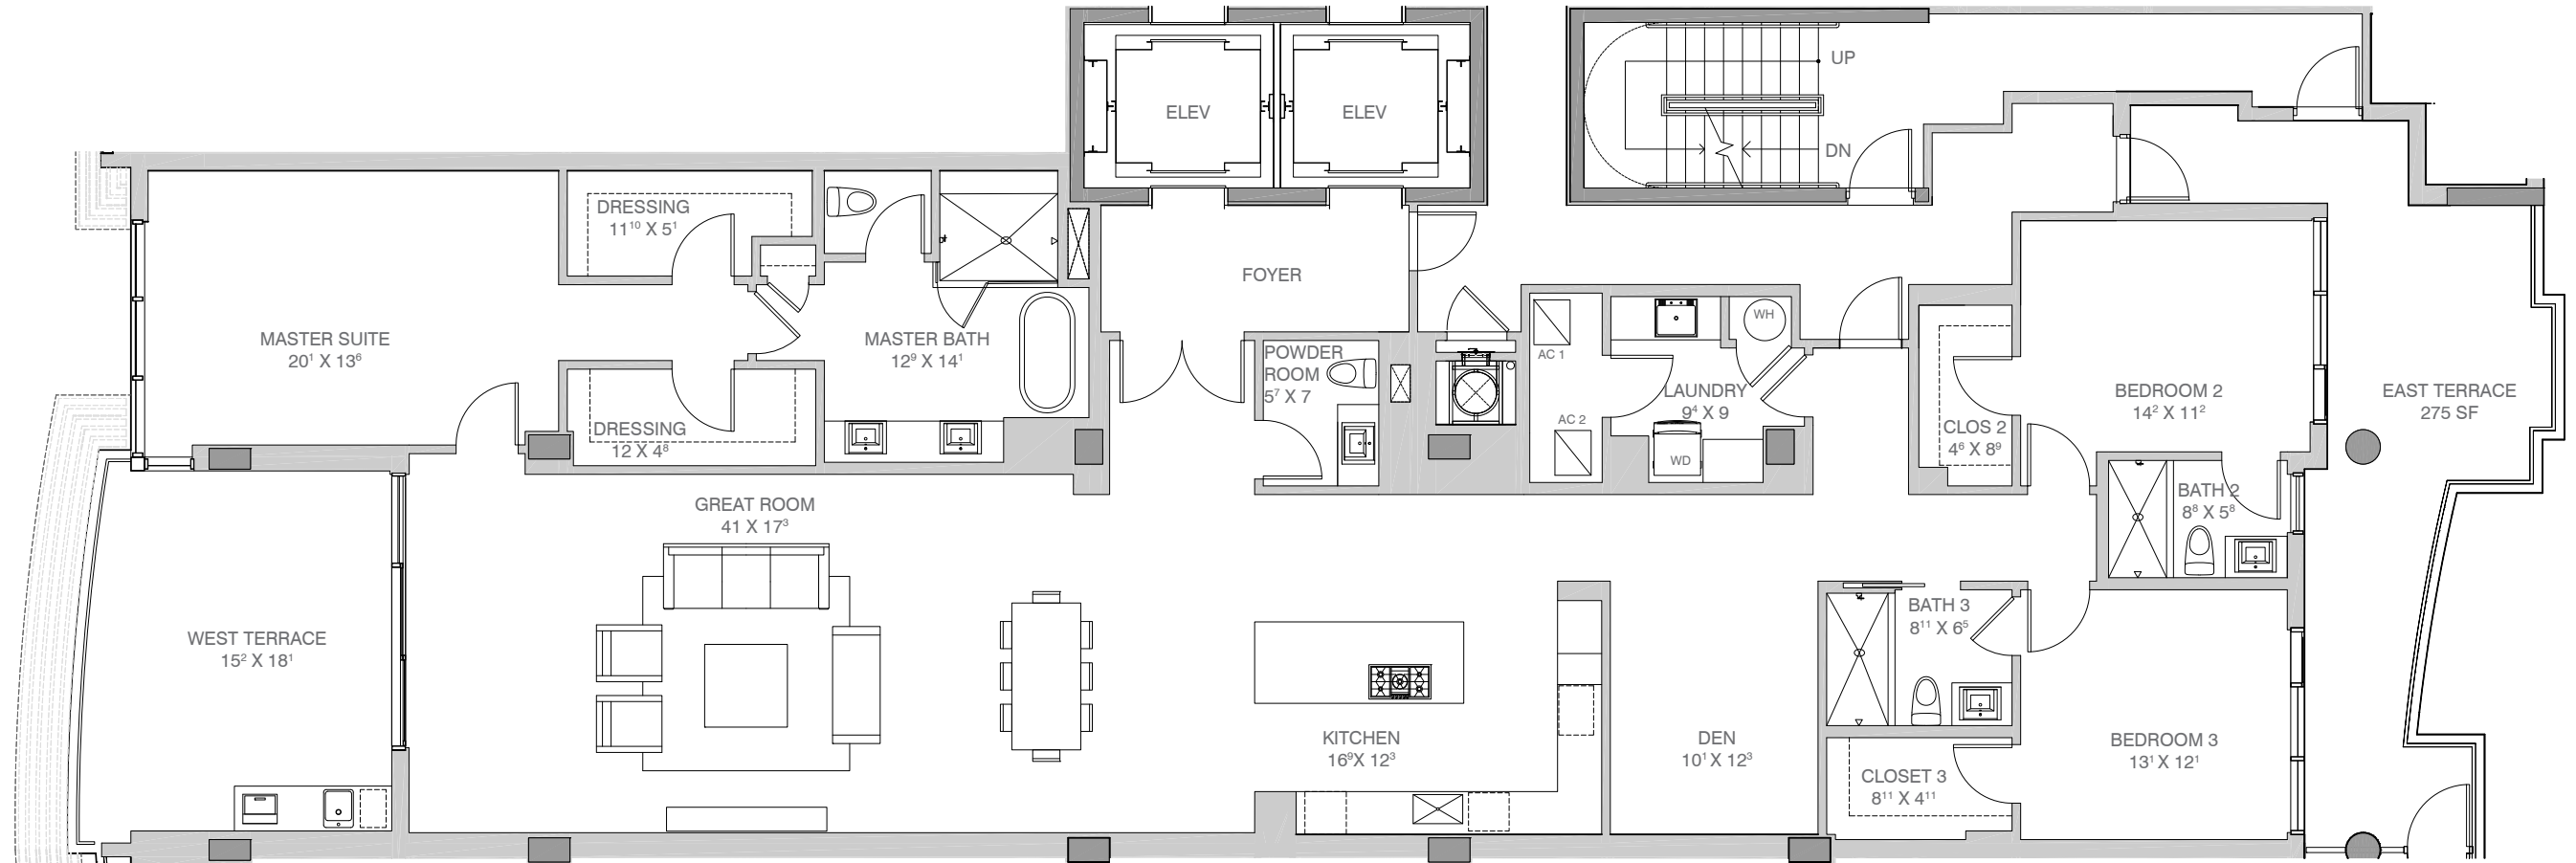

ADAGIO

FORT LAUDERDALE BEACH

RESIDENCE 03

3 Bedrooms + Den / 3.5 Baths

2,850 Interior sq. ft.

549 Exterior sq. ft.

3,399 Total sq. ft.

ORAL REPRESENTATIONS CANNOT BE RELIED UPON AS CORRECTLY STATING REPRESENTATIONS OF THE DEVELOPER. FOR CORRECT REPRESENTATIONS, MAKE REFERENCE TO THIS BROCHURE AND TO THE DOCUMENTS REQUIRED BY SECTION 718.503, FLORIDA STATUTES, TO BE FURNISHED BY A DEVELOPER TO A BUYER OR LESSEE.

The square footage areas used in this brochure include the outer walls surrounding the unit and half the demising wall separating units and areas under roof but not within the walls inside of the unit. Please refer to the survey included as an exhibit to the prospectus for the actual square footage of the units. The square footages used in this brochure are provided so that buyers can compare square footages being used by sellers in other communities. Prices, rendering details, and availability are subject to change without notice. Void where prohibited by law.