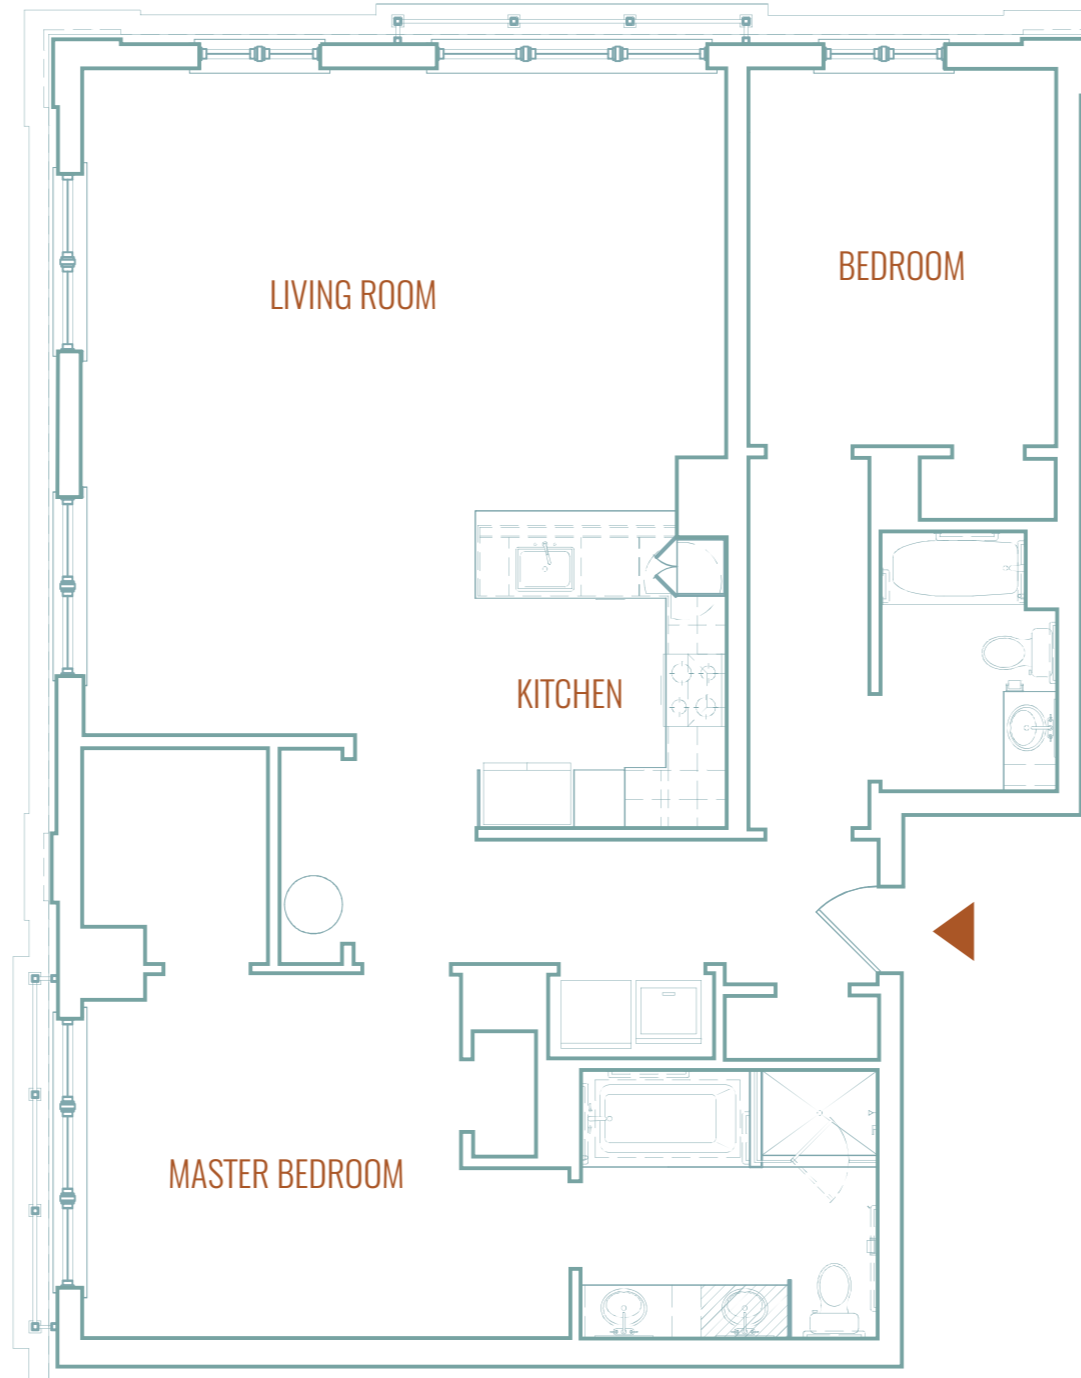

2 BEDROOMS
2 BATHS

TOTAL
1,440 SF

KEYPLAN

NOTES:

RESIDENCE 322, 422, 522, 622