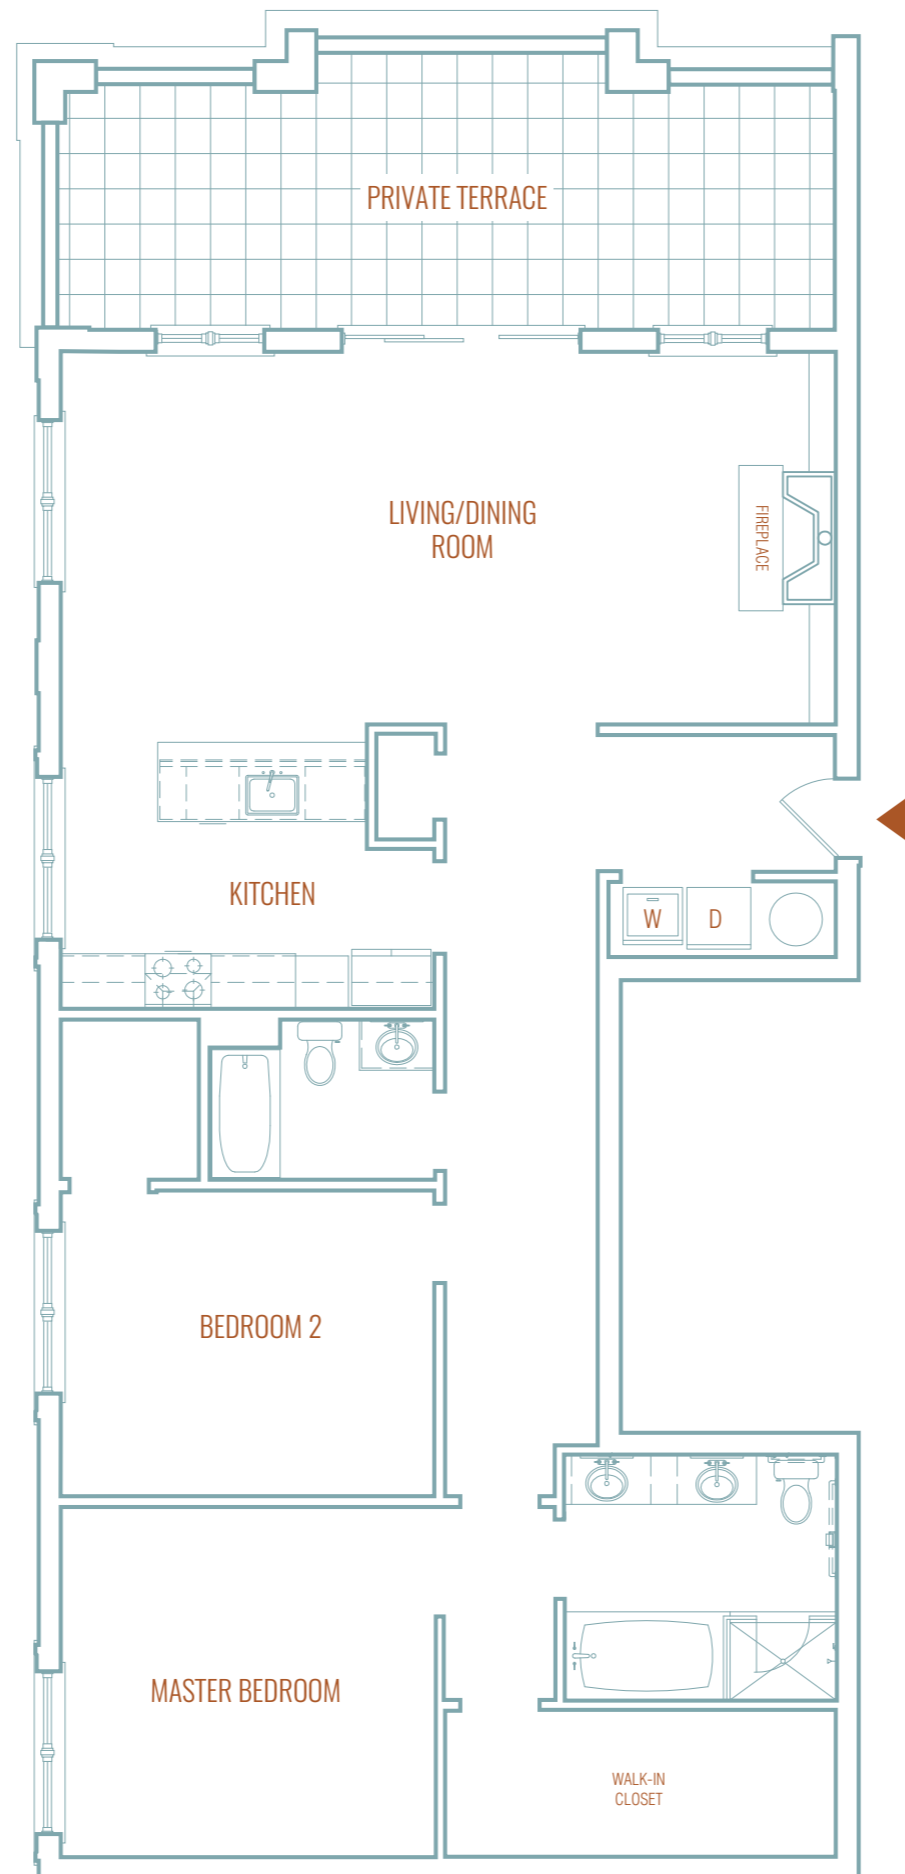

2 BEDROOMS
2 BATHS

TOTAL	TOTAL
1,596 SF	256 SF

KEYPLAN

NOTES:
