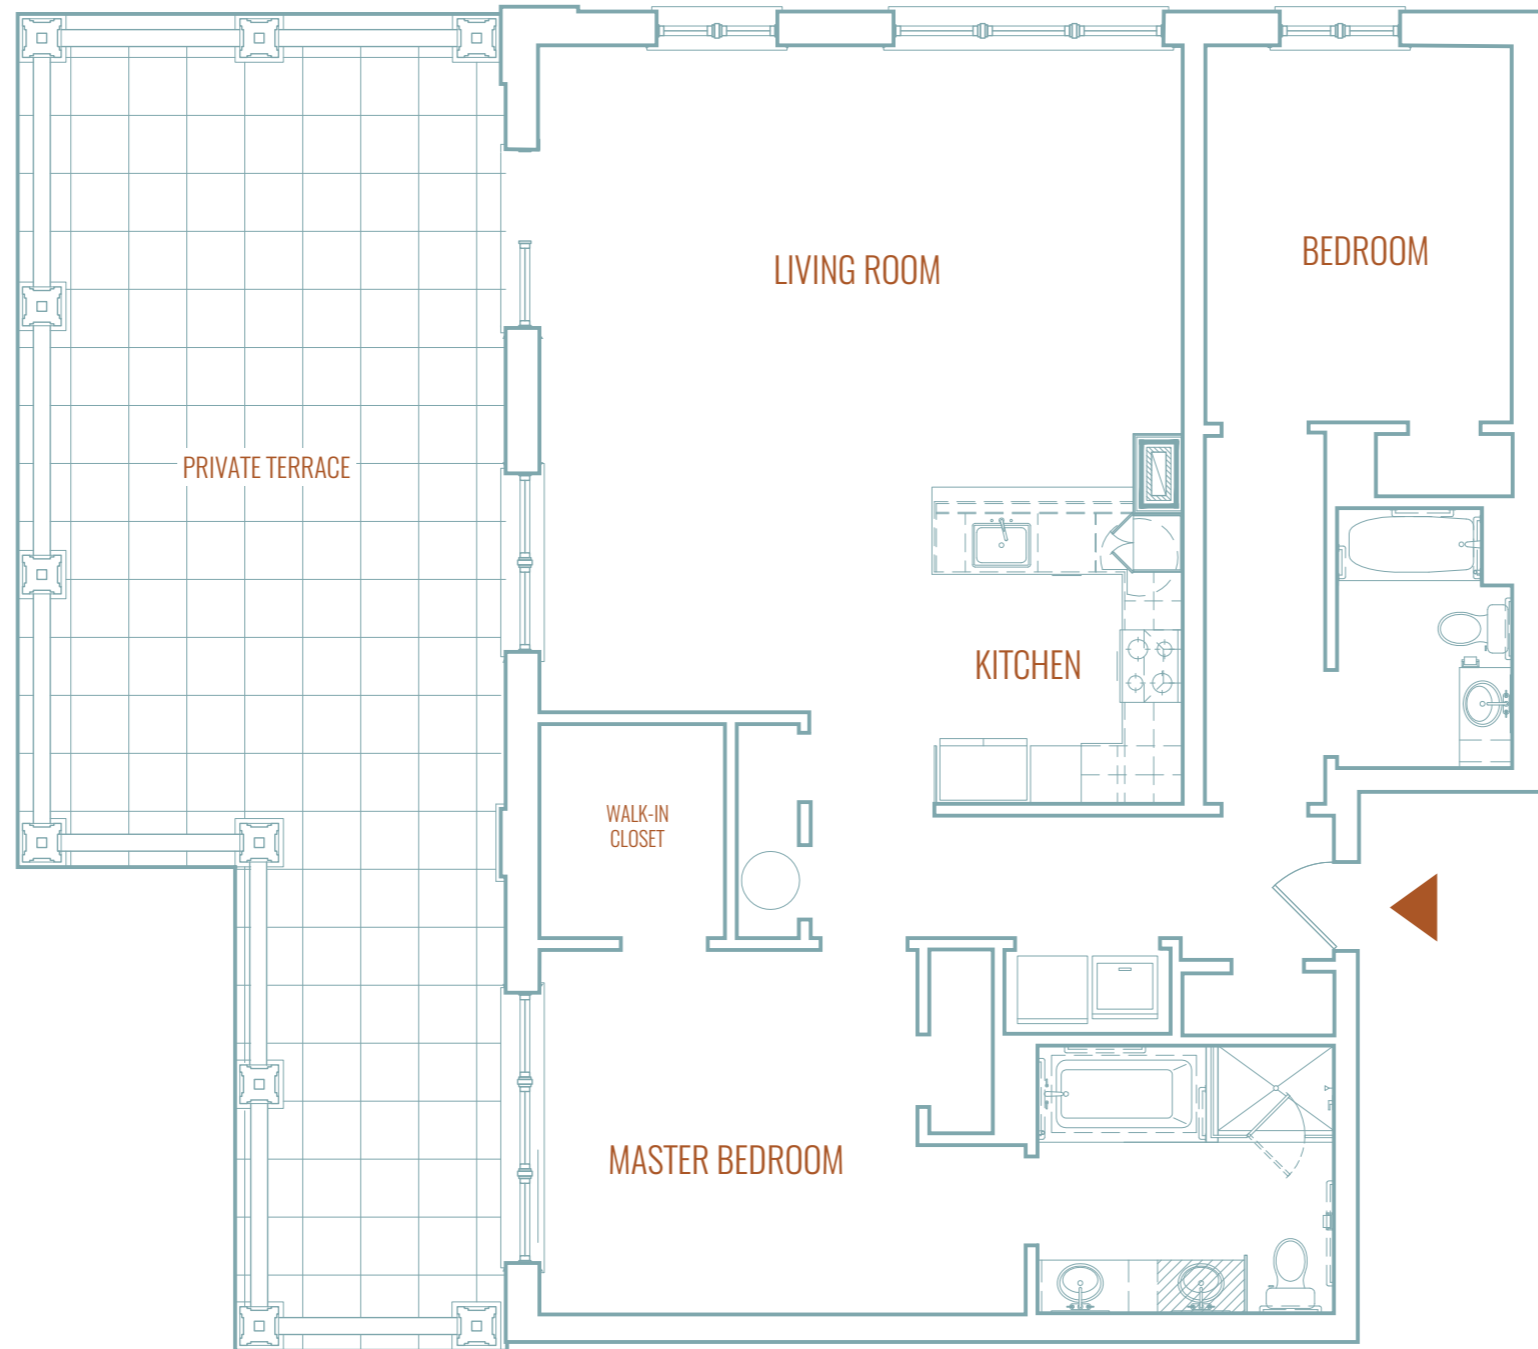

2 BEDROOMS
2 BATHS

TOTAL
1,440 SF
563 SF TERRACE

KEYPLAN

NOTES:
