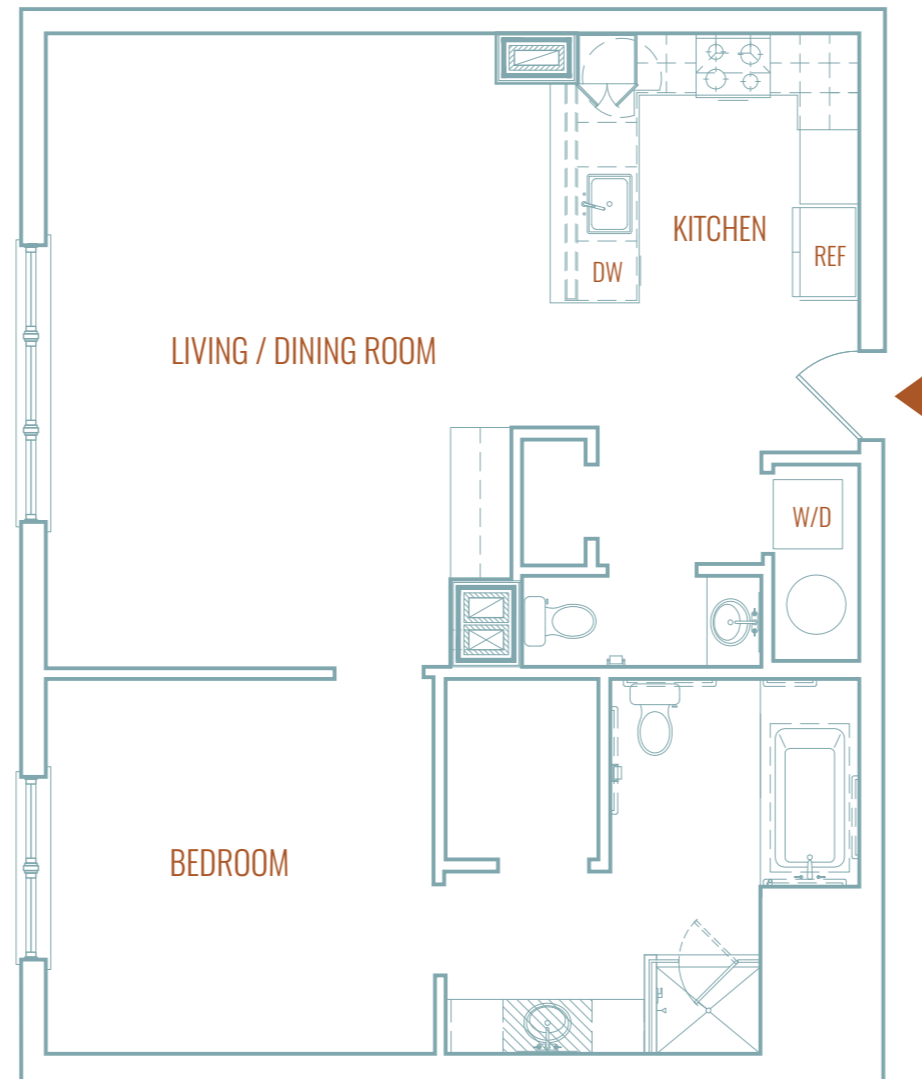

1 BEDROOM
1.5 BATHS

TOTAL
999 SF

KEYPLAN

NOTES:
