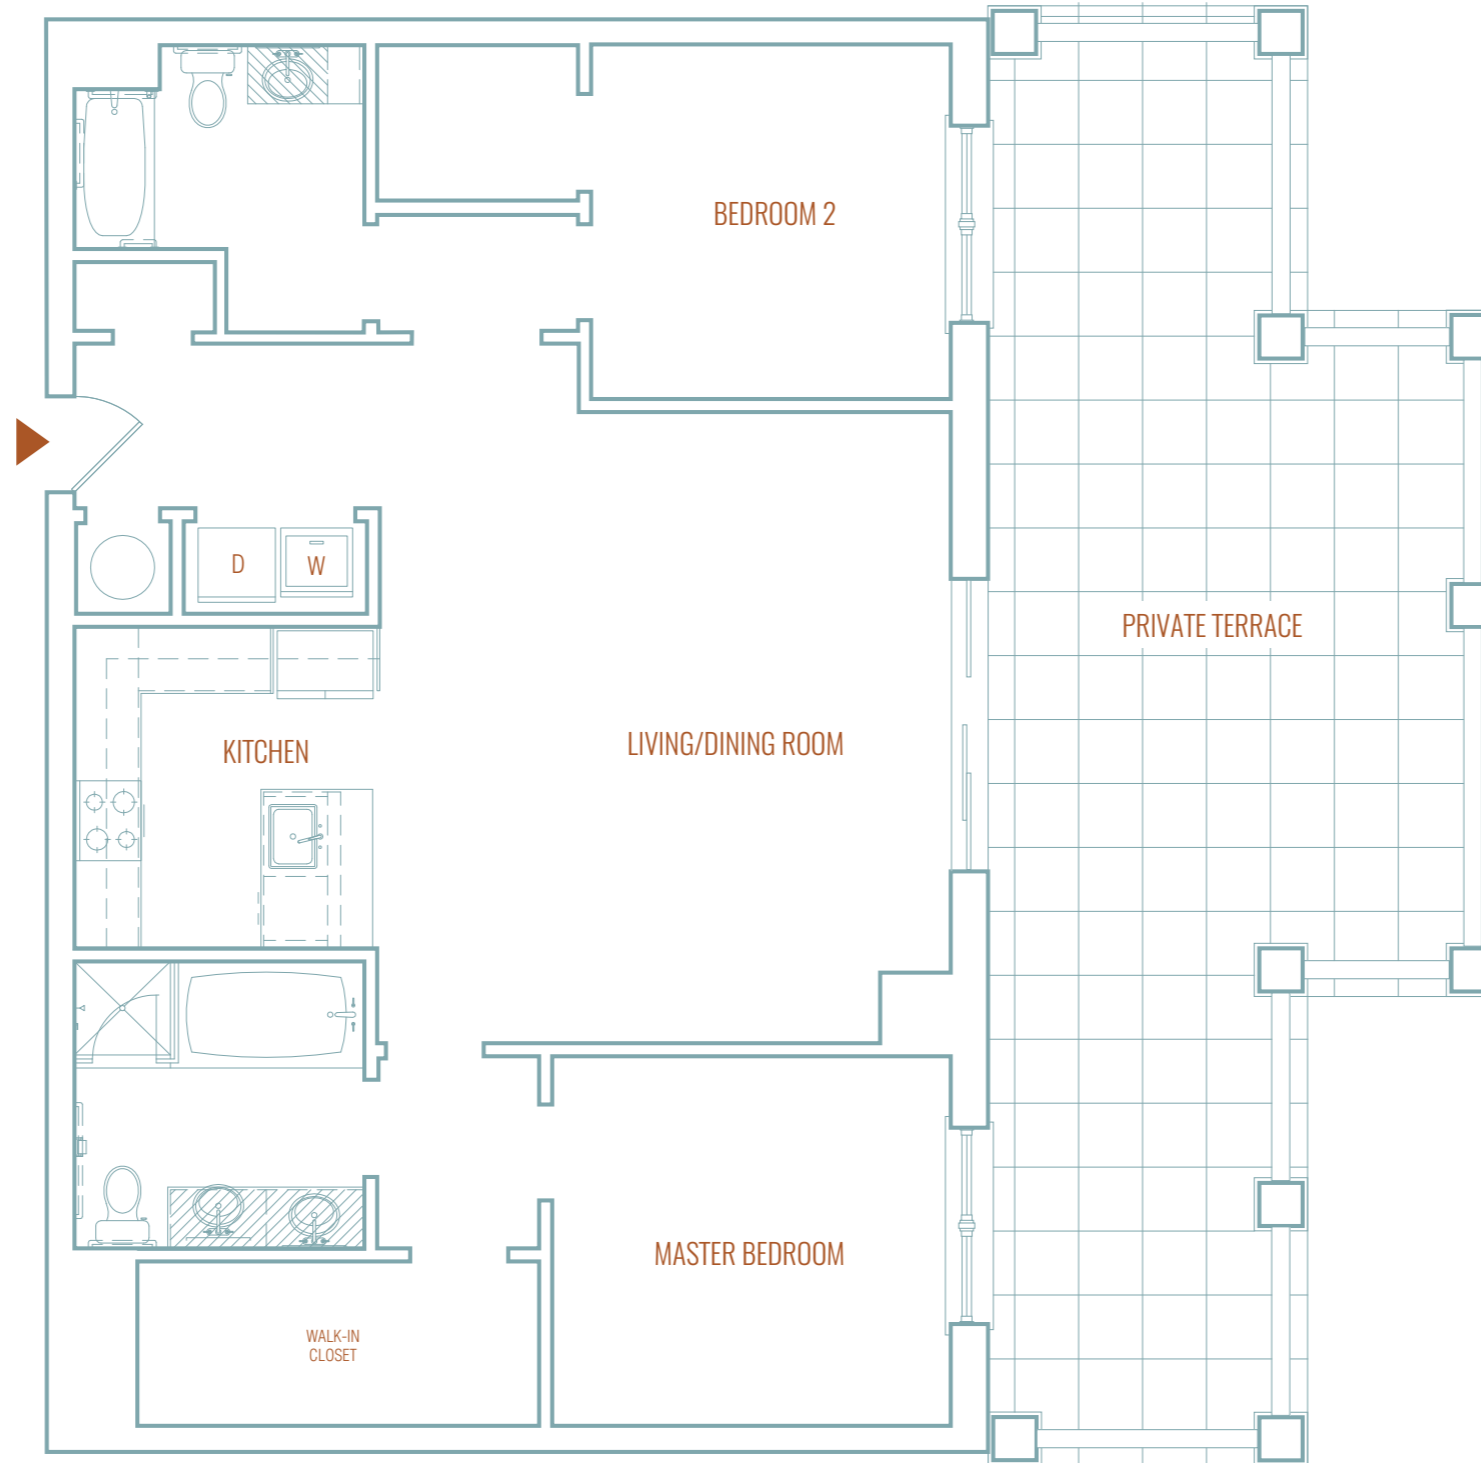

2 BEDROOMS
2 BATHS

TOTAL	TOTAL
1,249 SF	509 SF

KEYPLAN

NOTES:
