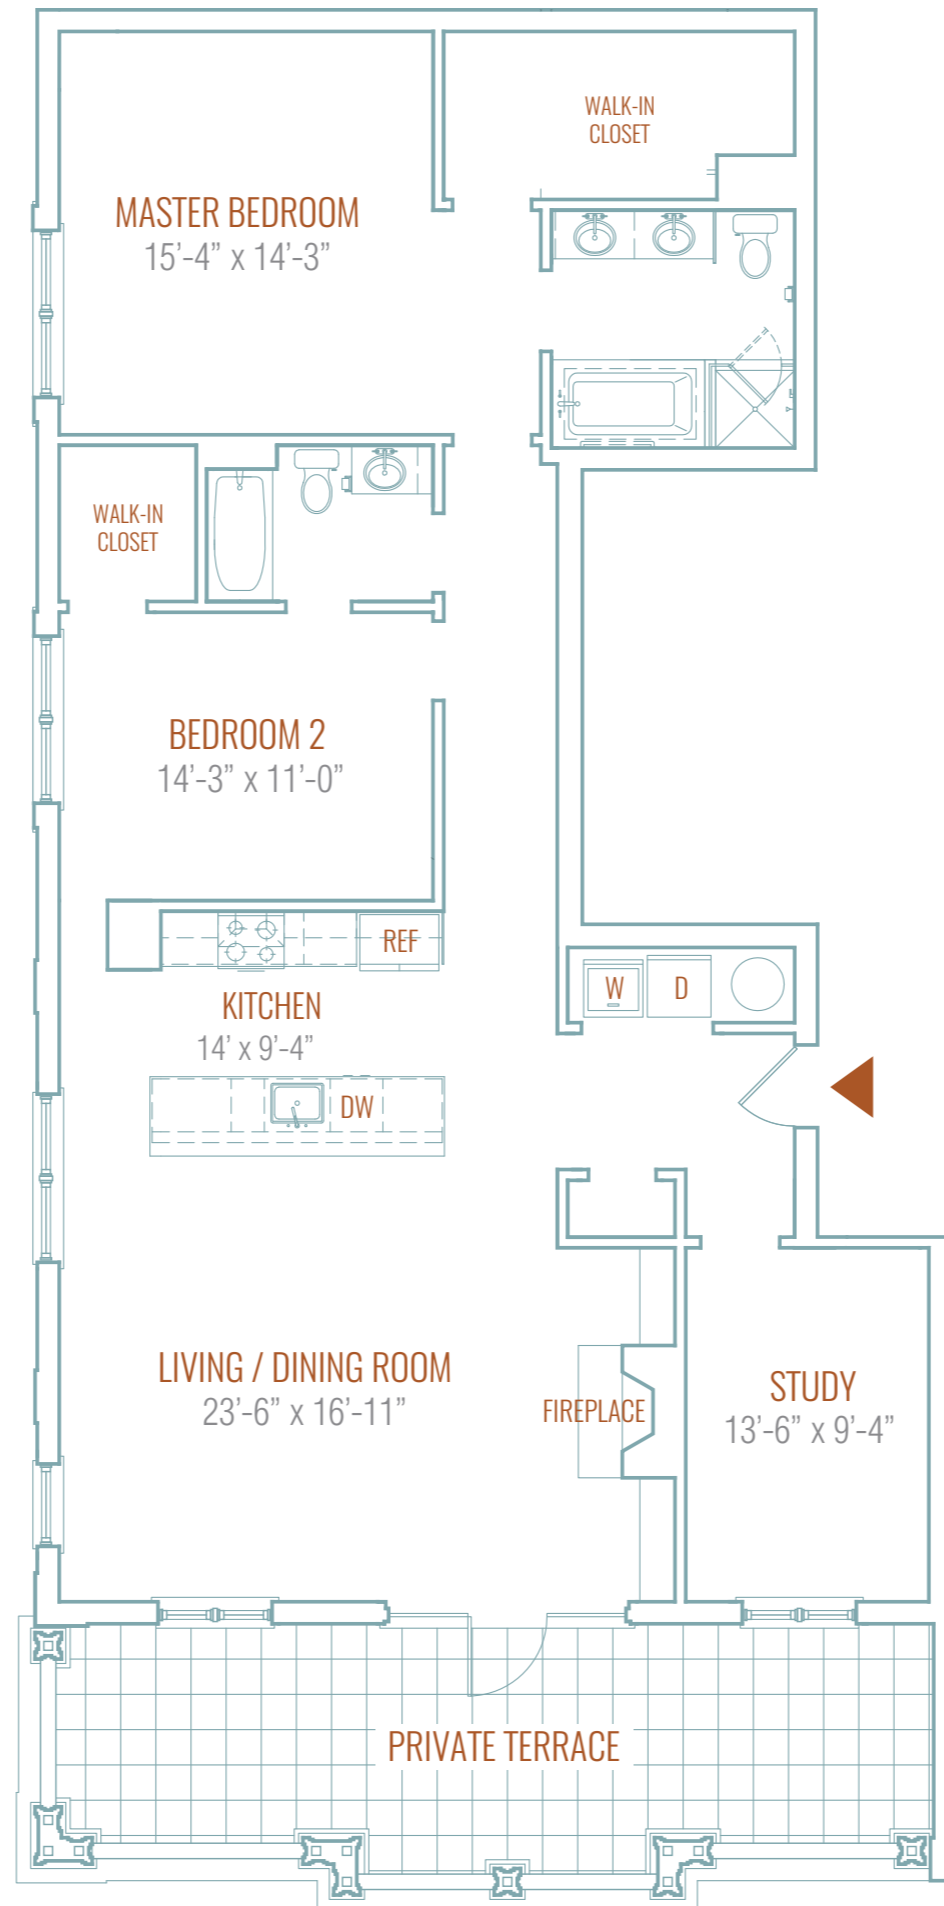

2 BEDROOMS
2 BATHS

TOTAL	TOTAL
1,676 SF	290 SF

KEYPLAN

NOTES:
