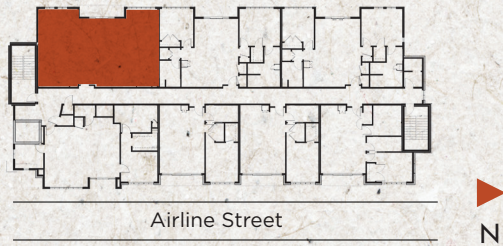

# FLATS

AT THE **INDIE**

- 2 BEDROOMS
- 2 BATHROOMS
- 1,172 SQ. FT.

22 AIRLINE STREET NE  
ATLANTA, GA 30312

//

FlatsAtTheIndie.com  
404.549.5173

@ANSLEY  
DEVELOPER SERVICES

CAPITAL CITY

Floorplans are for illustrative purposes only. Dimensions are approximate. CCRE reserves the right to modify plans and specifications without notice.