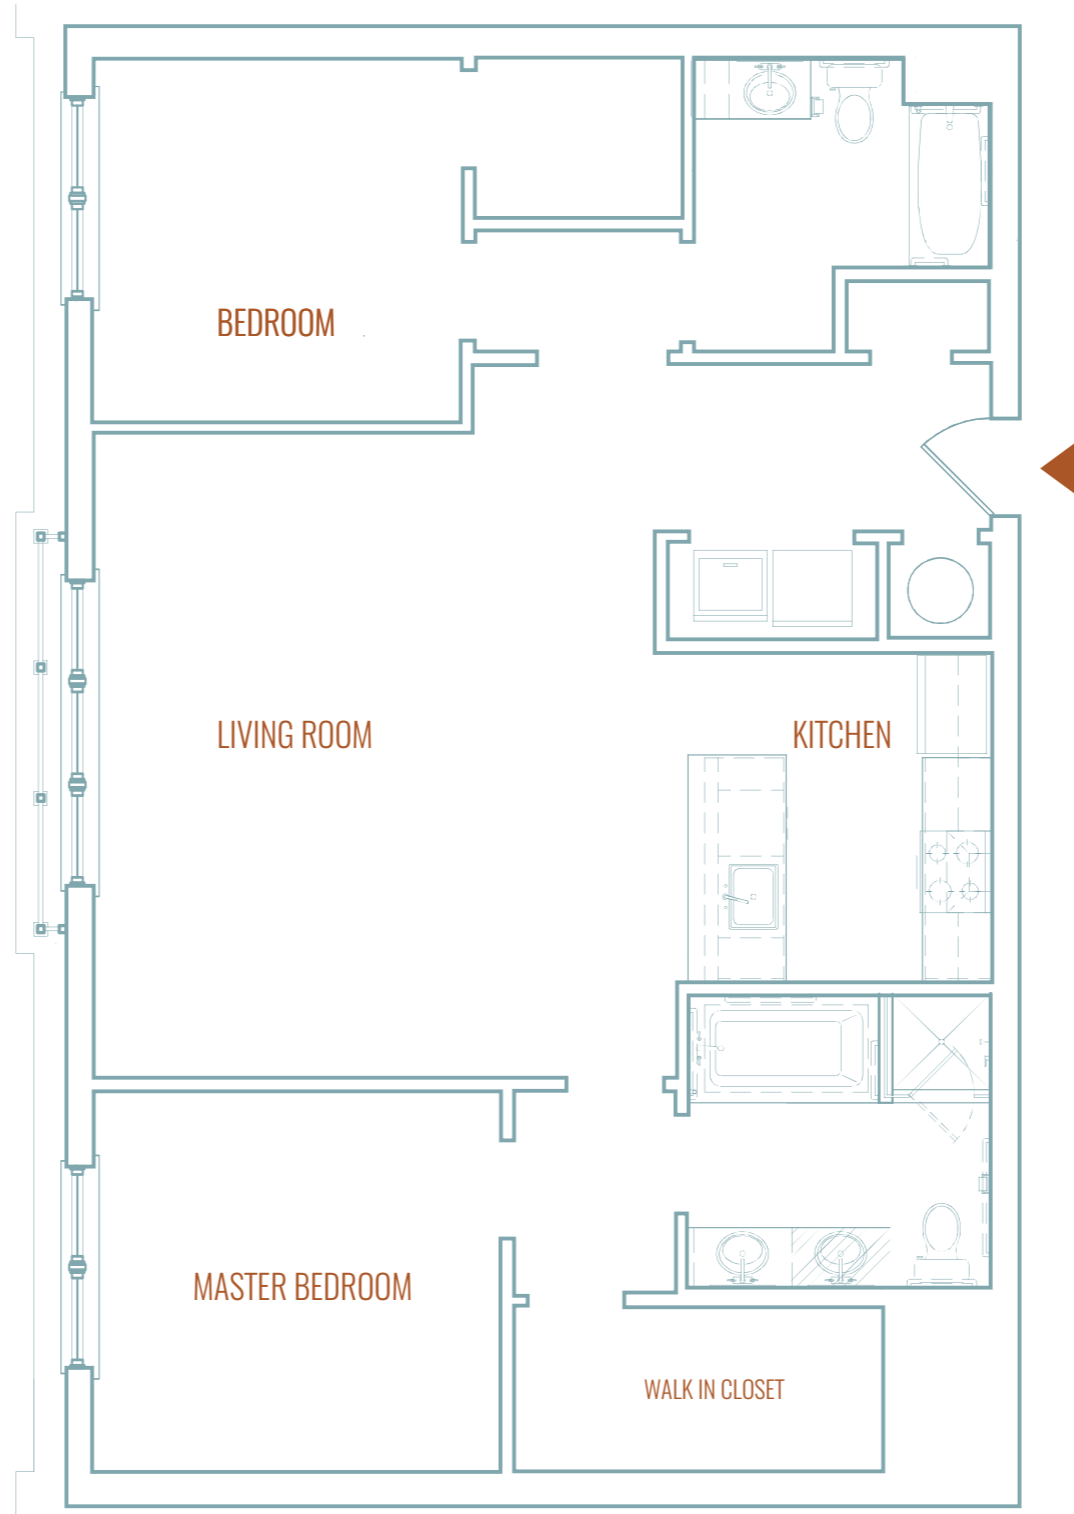

2 BEDROOMS  
2 BATHS

TOTAL  
1,249 SF

KEYPLAN

NOTES:

---

---

---

---