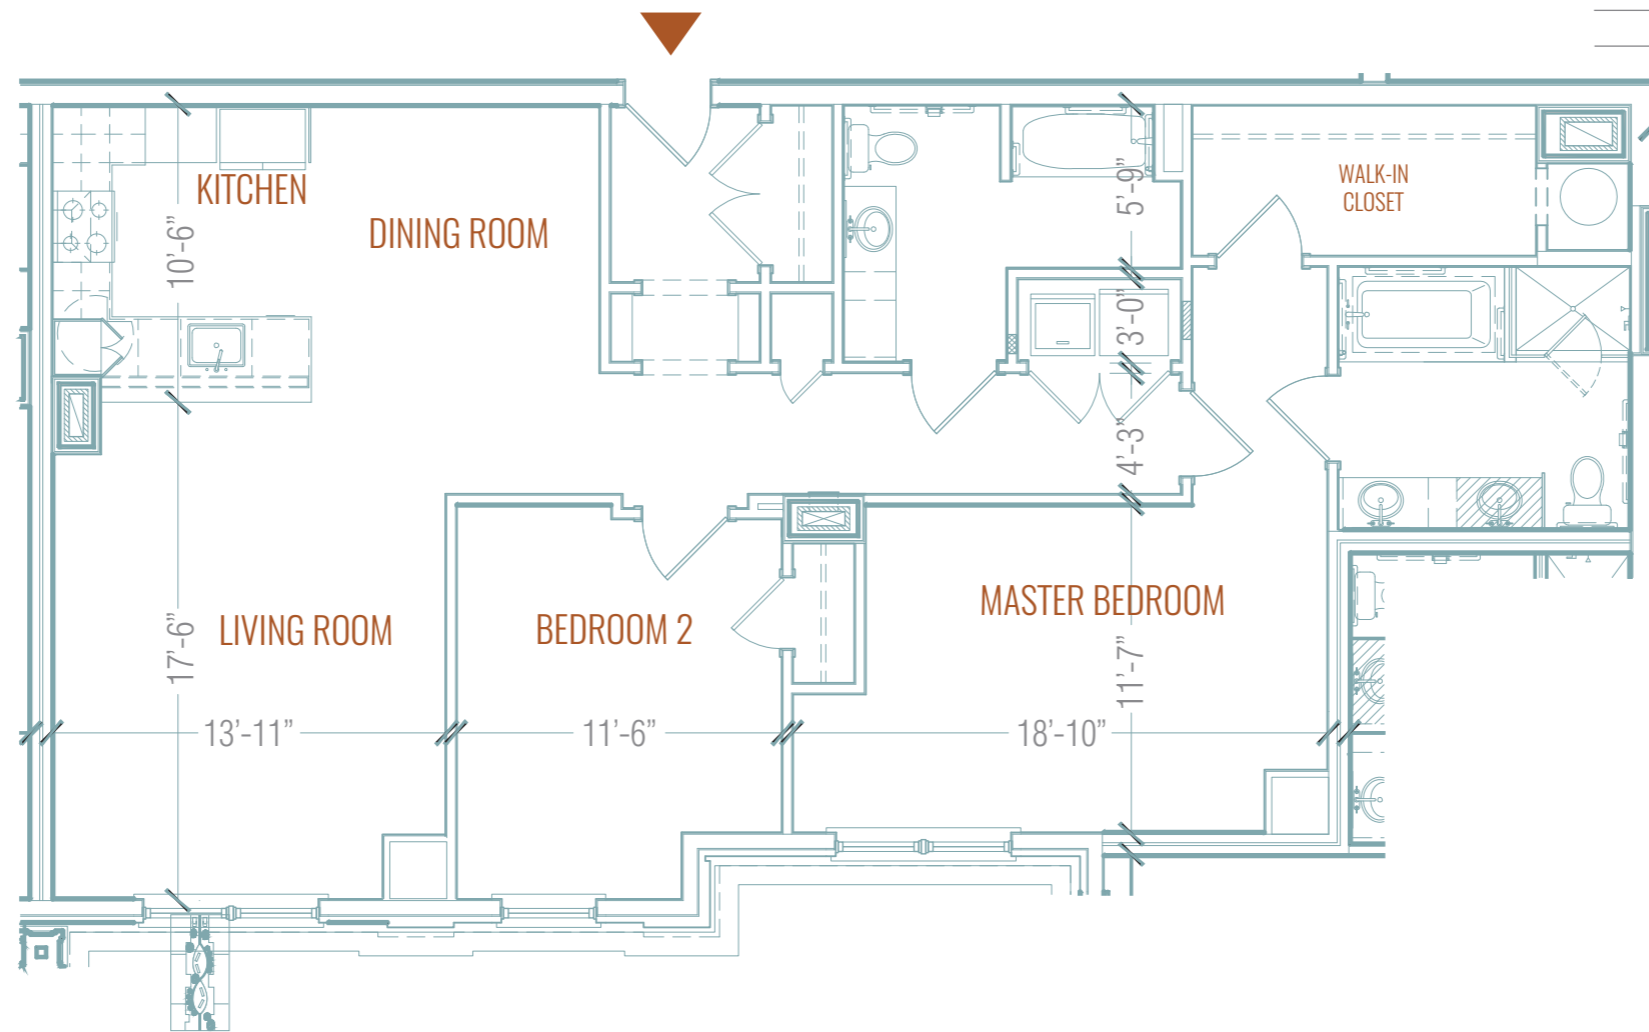

2 BEDROOMS
2 BATHS

TOTAL
1,428 SF

KEYPLAN

NOTES:

RESIDENCE 313, 413, 513, 613