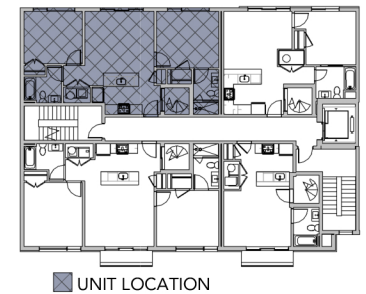

North Liberty Triangle

1129 Germantown Ave, Philadelphia PA 19123

The Courtyard East - 5th Story Unit

2 Beds - 2 Baths

FIFTH FLOOR

Upgrades shown on plan: Refrigerator, Washer & Dryer
* See Agent for details. Estimated square footage is subject to change due to field conditions. Streamline reserves the right to revise the floor plan.