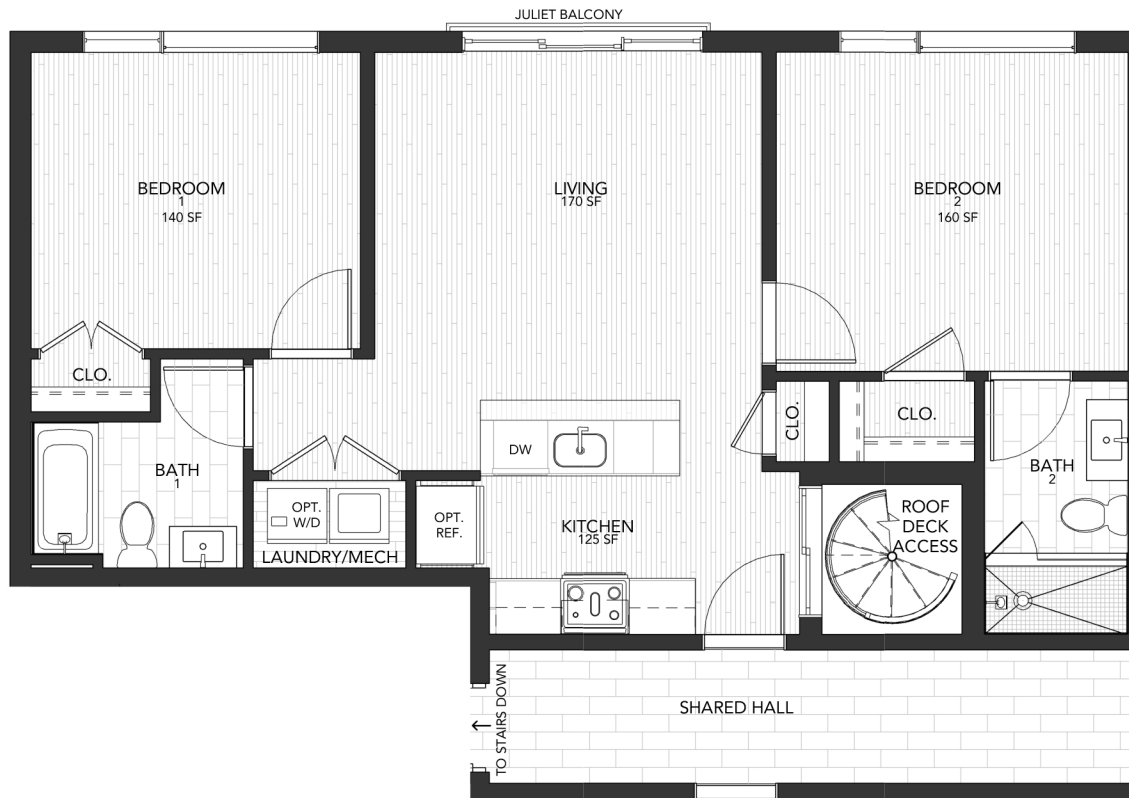

North Liberty Triangle

1129 Germantown Ave, Philadelphia PA 19123

The Courtyard East - 5th Story Unit

2 Beds - 2 Baths

FIFTH FLOOR

Upgrades shown on plan: Refrigerator, Washer & Dryer
* See Agent for details. Estimated square footage is subject to change due to field conditions. Streamline reserves the right to revise the floor plan.