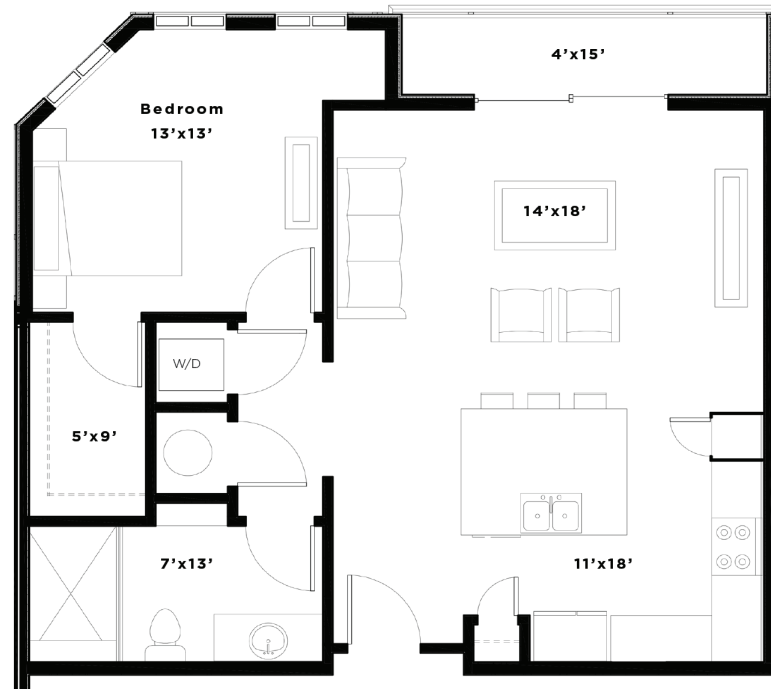

# FLATS

AT THE **INDIE**

- 1 BEDROOM
- 1 BATHROOM
- 811 SQ.FT.

22 AIRLINE STREET NE  
ATLANTA, GA 30312

//

FlatsAtTheIndie.com  
404.549.5173

@ANSLEY  
DEVELOPER SERVICES

CAPITAL CITY

Unit  
108

Floorplans are for illustrative purposes only. Dimensions are approximate. CCRE reserves the right to modify plans and specifications without notice.