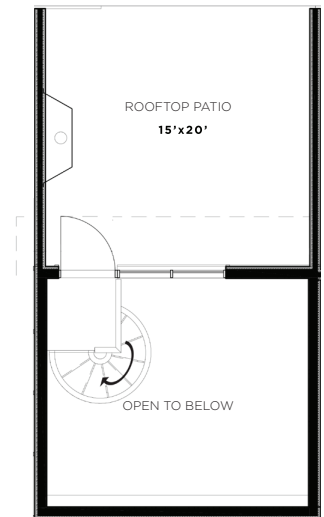

FLATS

AT THE **INDIE**

- 2 BEDROOMS
- 2 BATHROOMS
- 1,172 SQ. FT.
- 210 SQ. FT. ROOFTOP PATIO

22 AIRLINE STREET NE
ATLANTA, GA 30312

//

FlatsAtTheIndie.com

404.549.5173

@ANSLEY
DEVELOPER SERVICES

CAPITAL CITY

Floorplans are for illustrative purposes only. Dimensions are approximate. CCRE reserves the right to modify plans and specifications without notice.

Unit

PH 407

Main Level

Rooftop Level