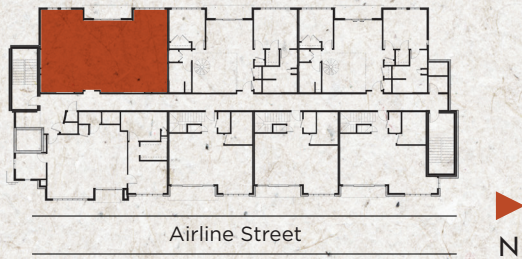

FLATS

AT THE **INDIE**

- 2 BEDROOMS
- 2 BATHROOMS
- 1,172 SQ. FT.
- 210 SQ. FT. ROOFTOP PATIO

22 AIRLINE STREET NE
ATLANTA, GA 30312

//

FlatsAtTheIndie.com

404.549.5173

@ANSLEY
DEVELOPER SERVICES

CAPITAL CITY

Floorplans are for illustrative purposes only. Dimensions are approximate. CCRE reserves the right to modify plans and specifications without notice.

Unit

PH 407

Main Level

Rooftop Level