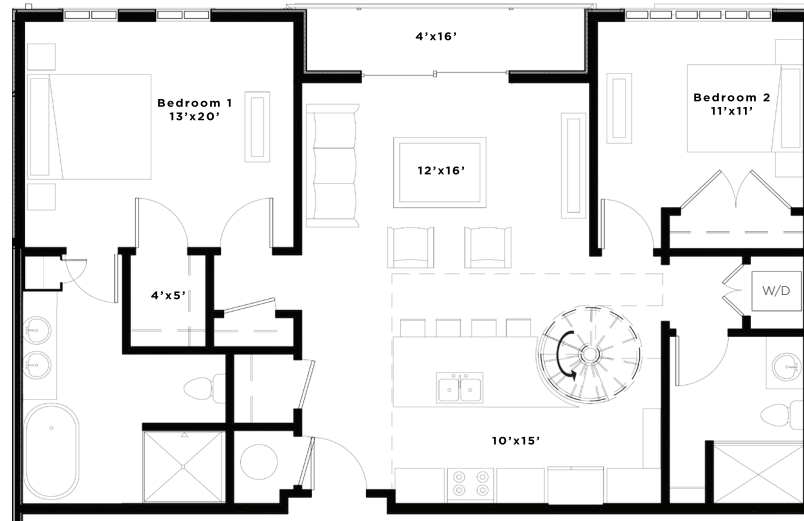

FLATS

AT THE **INDIE**

- 2 BEDROOMS
- 2 BATHROOMS
- 1,172 SQ. FT.
- 210 SQ. FT. ROOFTOP PATIO

22 AIRLINE STREET NE
ATLANTA, GA 30312

//

FlatsAtTheIndie.com

404.549.5173

@ANSLEY
DEVELOPER SERVICES

CAPITAL CITY

Floorplans are for illustrative purposes only. Dimensions are approximate. CCRE reserves the right to modify plans and specifications without notice.

Unit

PH 407

Main Level

Rooftop Level