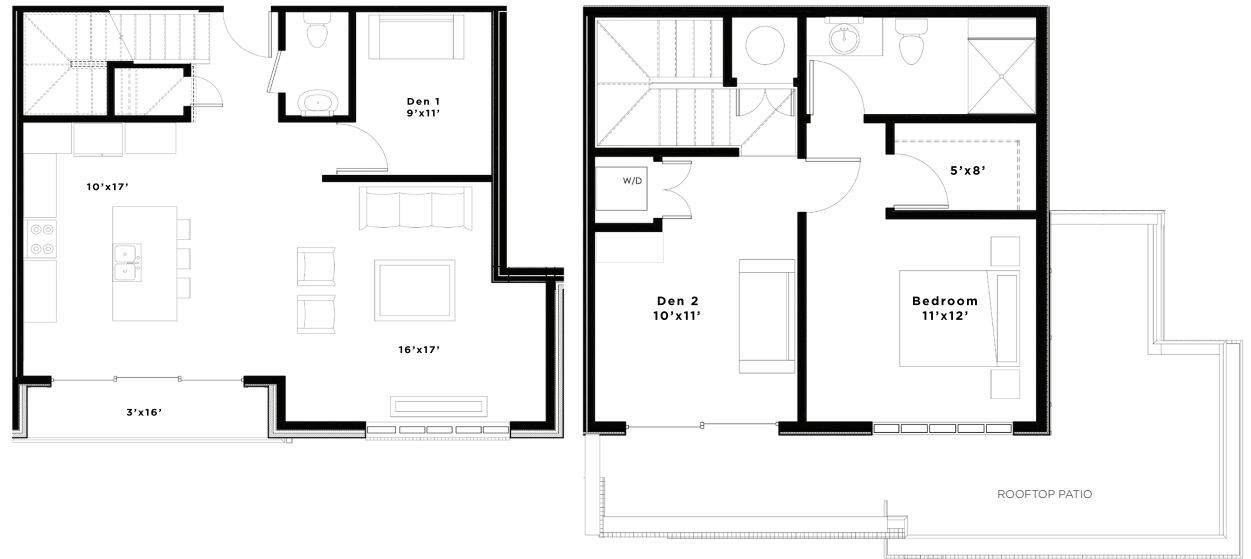

FLATS

AT THE **INDIE**

- 1 BEDROOM
- 1.5 BATHROOMS
- 2 DENS
- 1,322 SQ.FT.
- 160 SQ.FT. ROOFTOP PATIO

Unit
PH 404

Main Level

Rooftop Level

22 AIRLINE STREET NE
ATLANTA, GA 30312

//