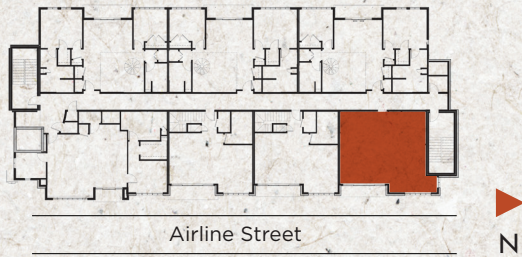

FLATS

AT THE **INDIE**

- 1 BEDROOM
- 1.5 BATHROOMS
- 2 DENS
- 1,322 SQ.FT.
- 160 SQ.FT. ROOFTOP PATIO

Unit
PH 404

Main Level

Rooftop Level

22 AIRLINE STREET NE
ATLANTA, GA 30312

//