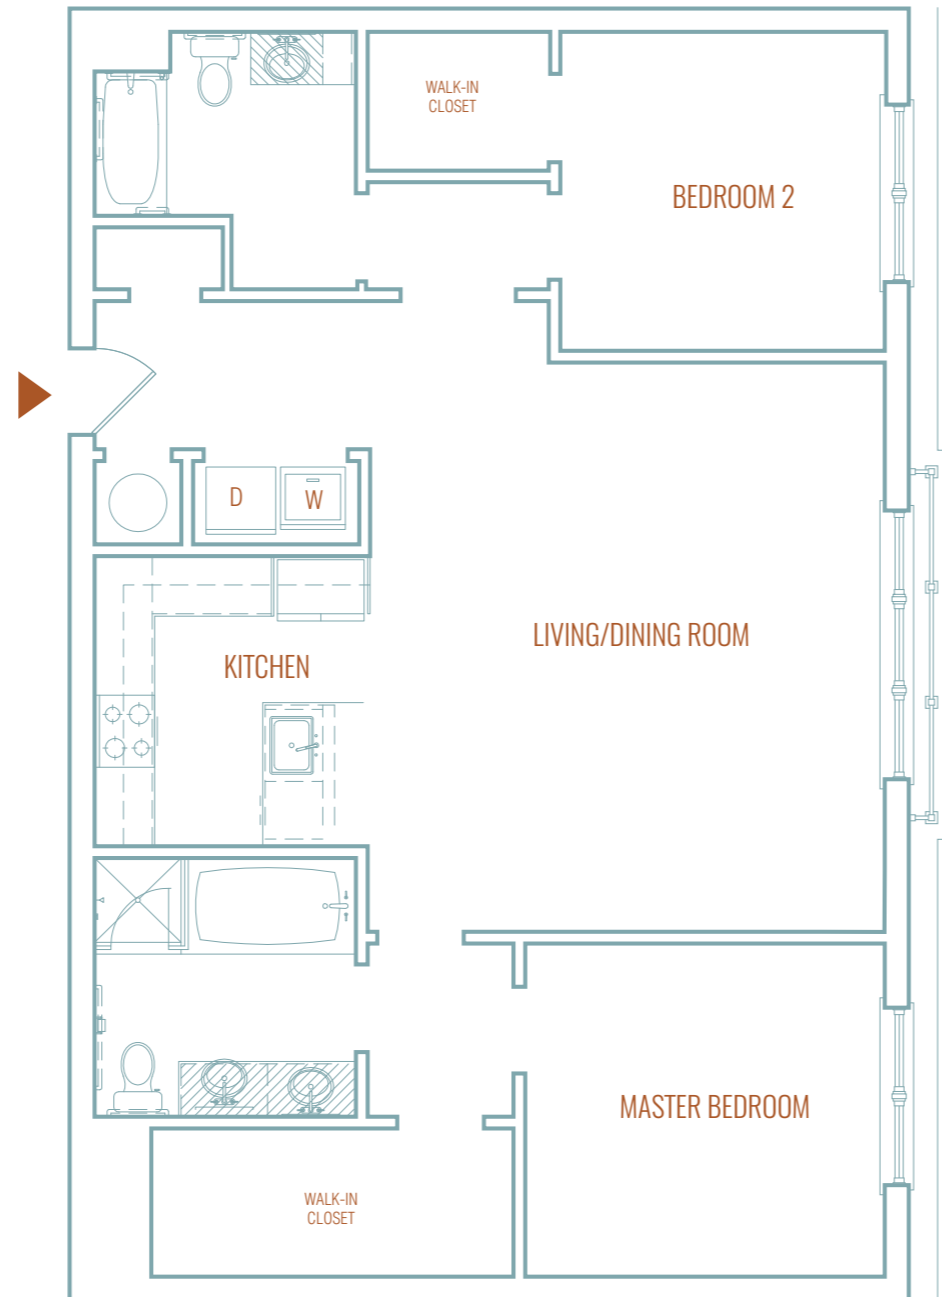

2 BEDROOMS
2 BATHS

TOTAL
1,249 SF

KEYPLAN

NOTES:
