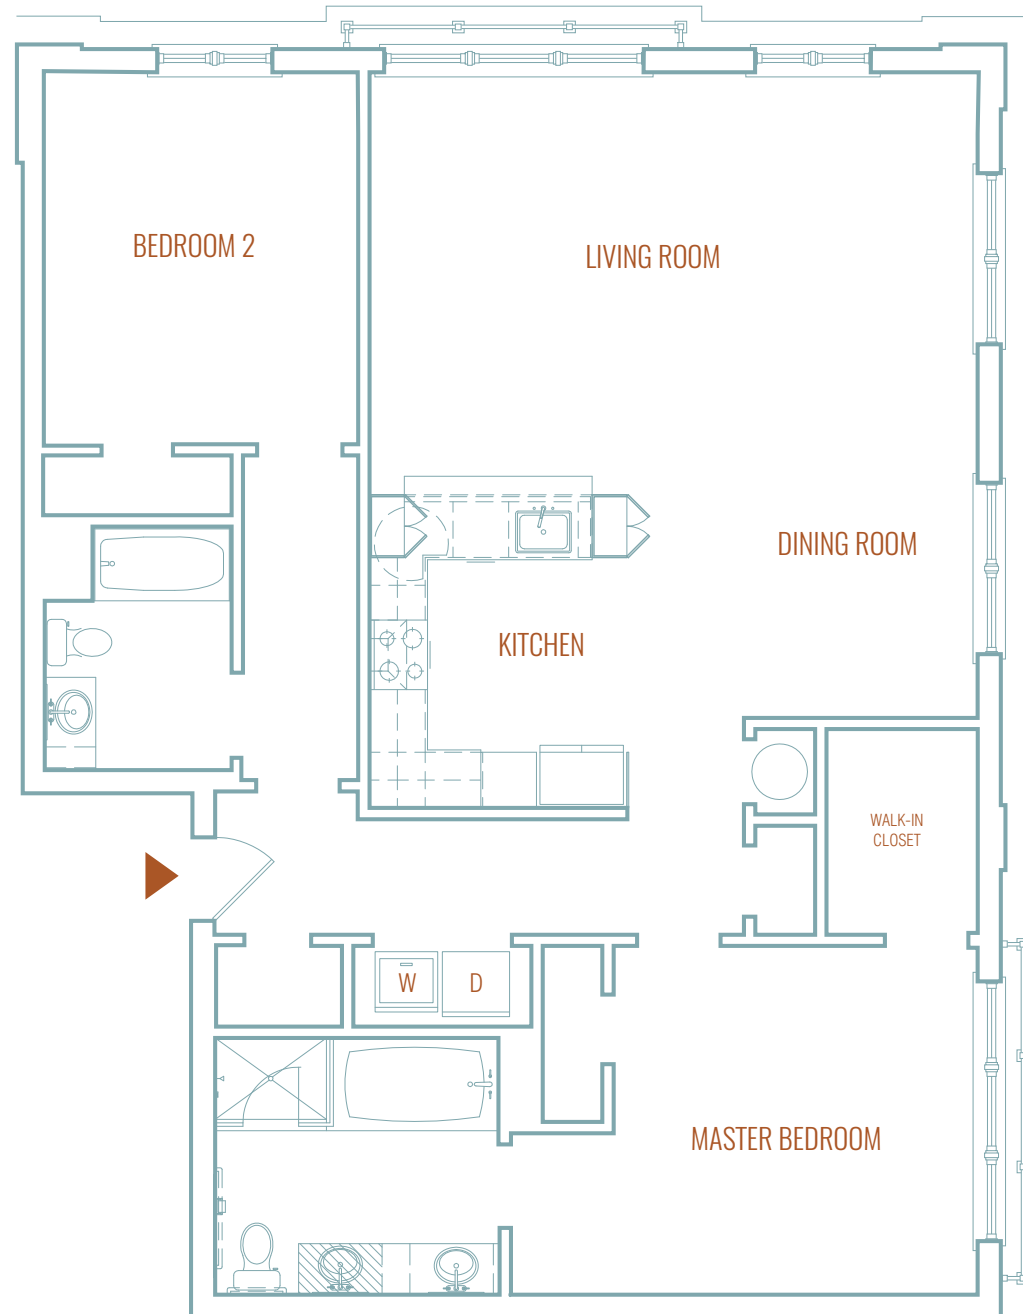

2 BEDROOMS
2 BATHS

TOTAL
1,440 SF

KEYPLAN

NOTES:
