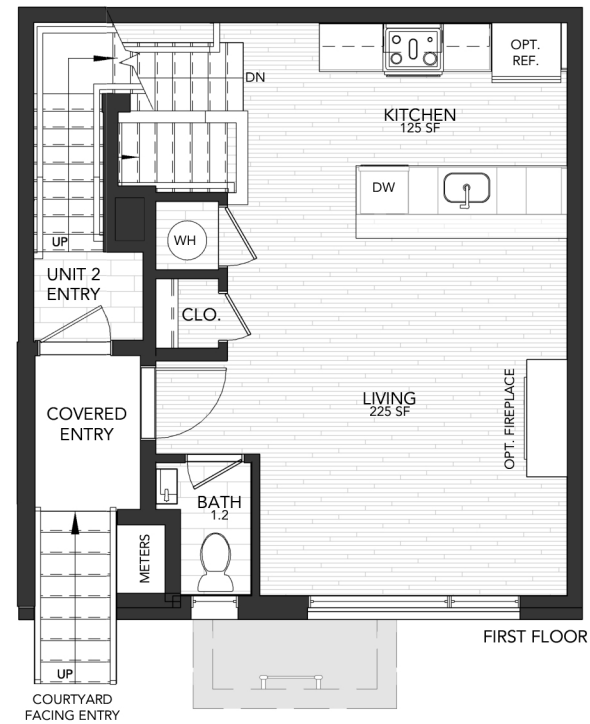

**North Liberty Triangle**  
 1106 - 1112 N. 2nd Street, Philadelphia PA 19123  
 Unit 1 - 1st Story Unit  
 2 Beds - 1.5 Baths

Upgrades shown on plan: Refrigerator, Washer & Dryer, Fireplace  
 \* See Agent for details. Estimated square footage is subject to change due to field conditions.  
 Streamline reserves the right to revise the floor plan.