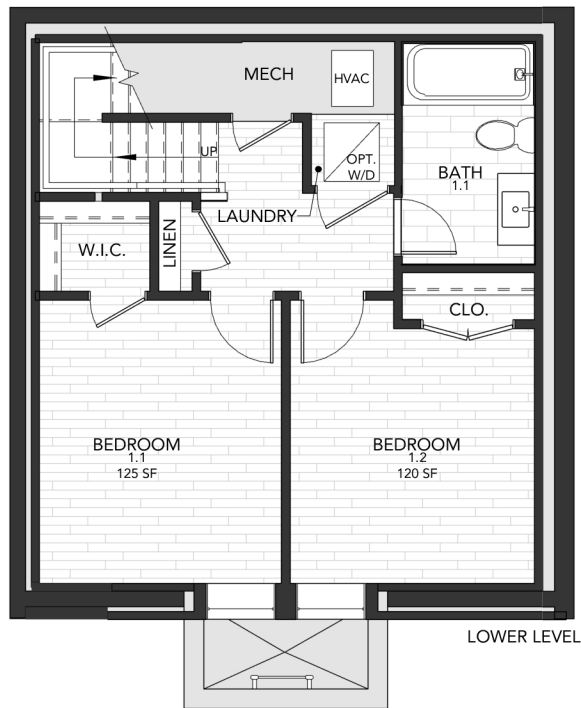

**North Liberty Triangle**  
 1106 - 1112 N. 2nd Street, Philadelphia PA 19123  
 Unit 1 - 1st Story Unit  
 2 Beds - 1.5 Baths

Upgrades shown on plan: Refrigerator, Washer & Dryer, Fireplace  
 \* See Agent for details. Estimated square footage is subject to change due to field conditions.  
 Streamline reserves the right to revise the floor plan.