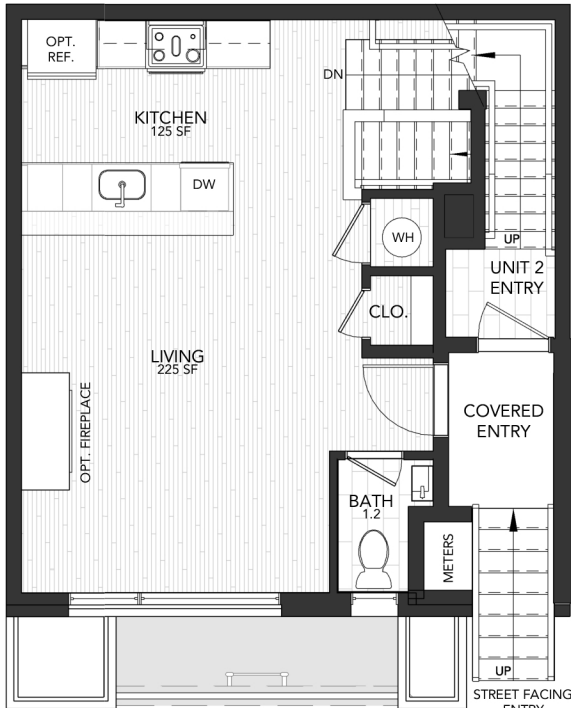

North Liberty Triangle
 1115 - 1123 Germantown Ave., Philadelphia PA 19123
 Unit 1 - 1st Story Unit
 2 Beds - 1.5 Baths

LOWER LEVEL

FIRST FLOOR

Upgrades shown on plan: Refrigerator, Washer & Dryer, Fireplace
 * See Agent for details. Estimated square footage is subject to change due to field conditions.
 Streamline reserves the right to revise the floor plan.