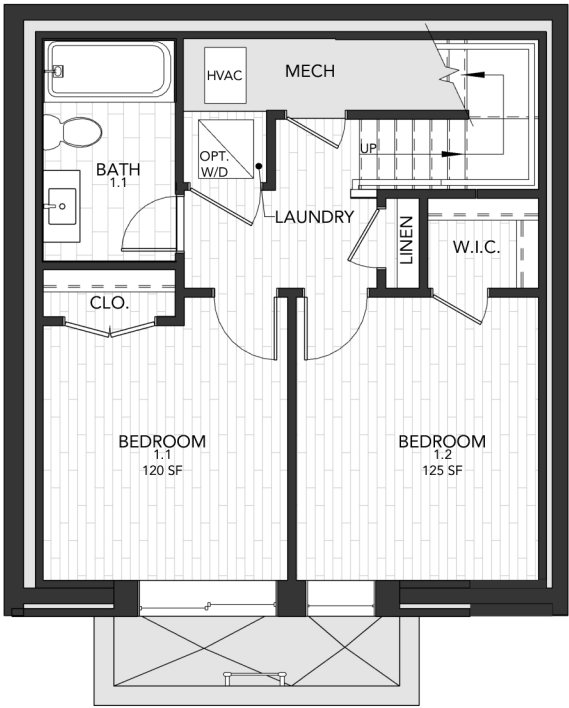

North Liberty Triangle
 1115 - 1123 Germantown Ave., Philadelphia PA 19123
 Unit 1 - 1st Story Unit
 2 Beds - 1.5 Baths

LOWER LEVEL

FIRST FLOOR

Upgrades shown on plan: Refrigerator, Washer & Dryer, Fireplace
 * See Agent for details. Estimated square footage is subject to change due to field conditions.
 Streamline reserves the right to revise the floor plan.