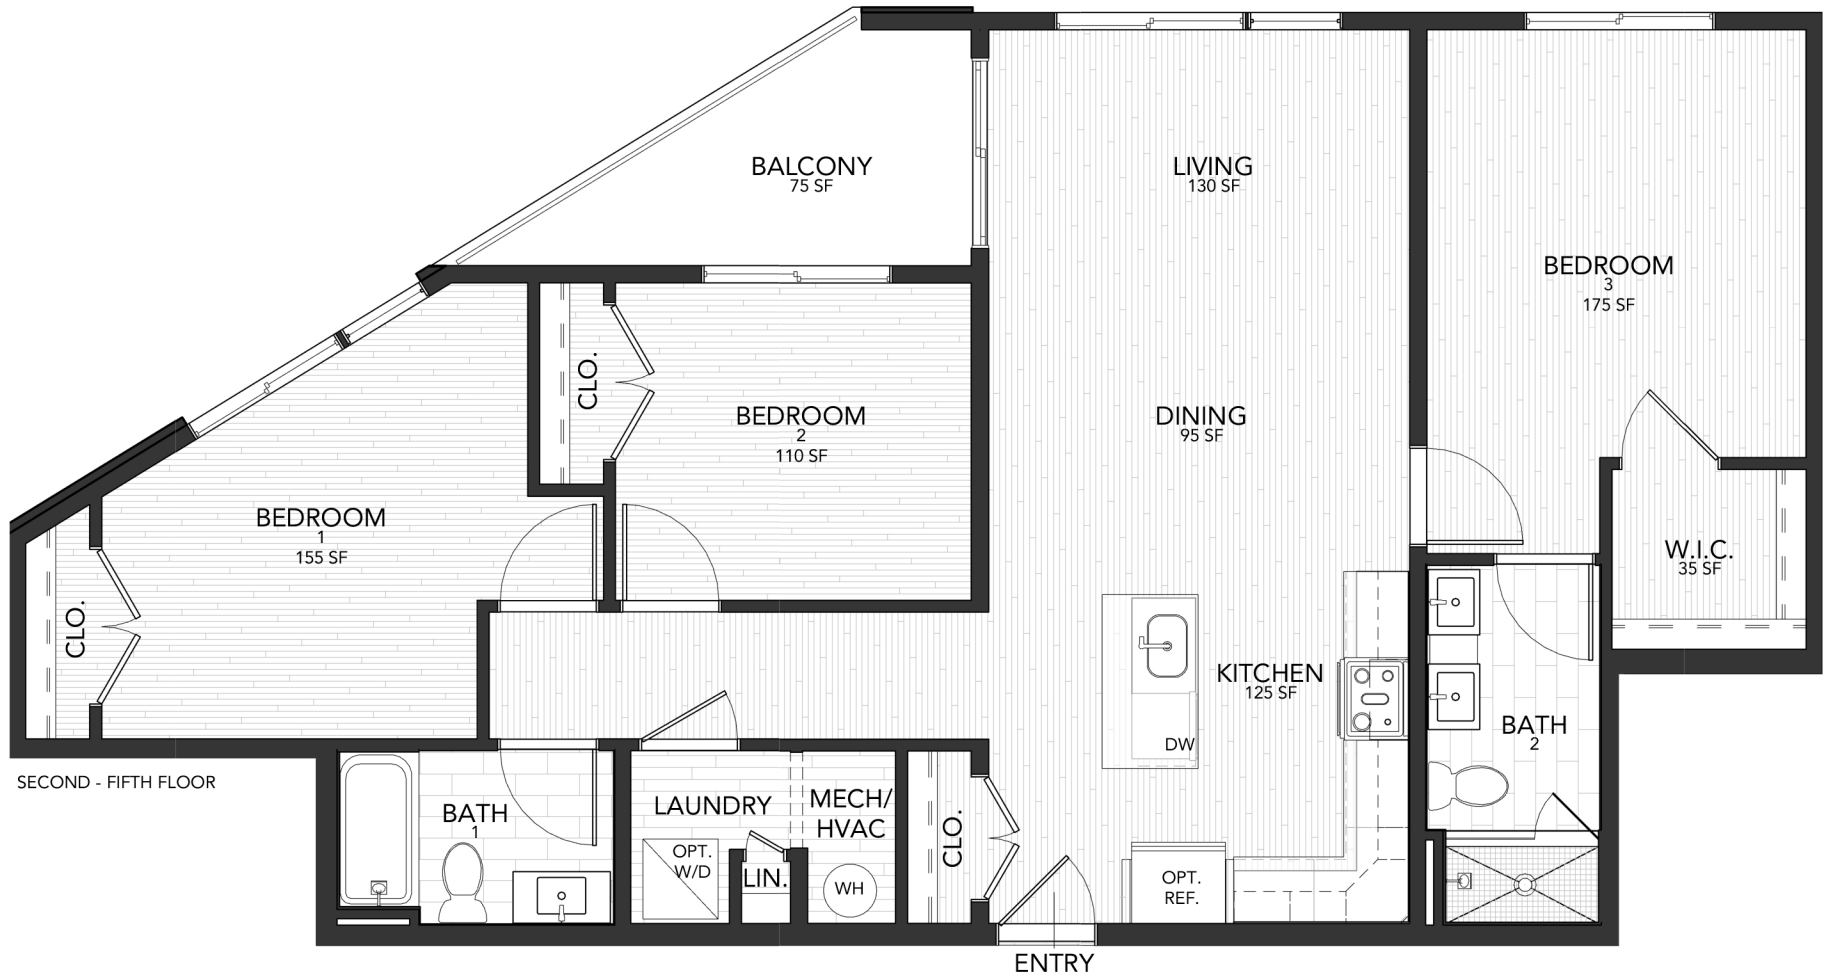

# North Liberty Triangle

1148 N 2nd Street, Philadelphia, PA 19123

Courtyard Plan - 2nd-5th Story Unit

3 Beds - 2 Baths

UNIT LOCATION - INNER COURTYARD SIDE

Upgrades shown on plan: Washer & Dryer, Refrigerator

\* See Agent for details. Estimated square footage is subject to change due to field conditions.

Streamline reserves the right to revise the floor plan.