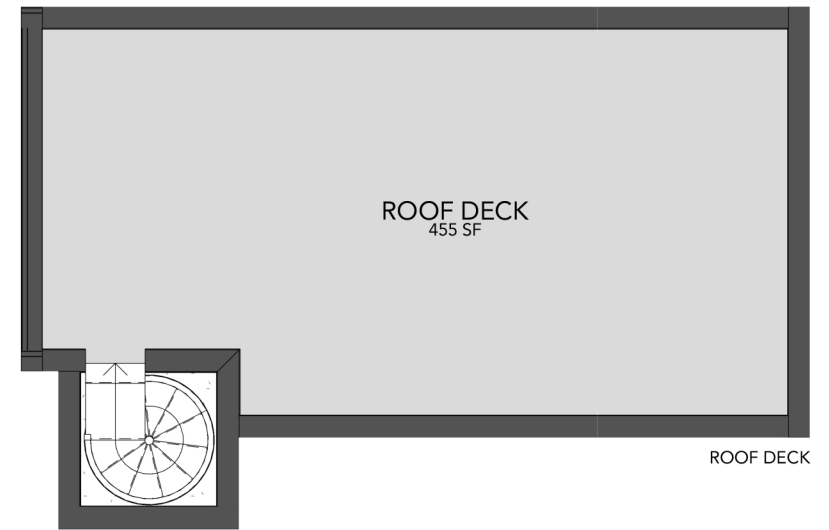

North Liberty Triangle
 1148 N 2nd Street, Philadelphia, PA 19123
 West Point Plan - 6th Story Unit
 2 Beds - 2 Baths

UNIT LOCATION - INNER COURTYARD SIDE

Upgrades shown on plan: Washer & Dryer, Refrigerator
 * See Agent for details. Estimated square footage is subject to change due to field conditions.
 Streamline reserves the right to revise the floor plan.