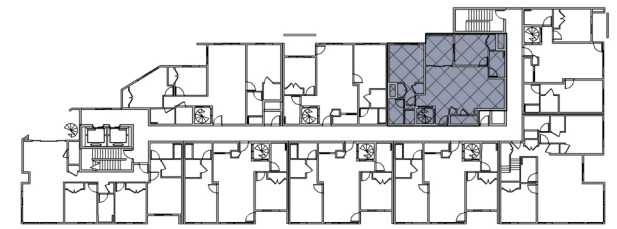

North Liberty Triangle
 1148 N 2nd Street, Philadelphia, PA 19123
 West Point Plan - 6th Story Unit
 2 Beds - 2 Baths

UNIT LOCATION - INNER COURTYARD SIDE

Upgrades shown on plan: Washer & Dryer, Refrigerator
 * See Agent for details. Estimated square footage is subject to change due to field conditions.
 Streamline reserves the right to revise the floor plan.