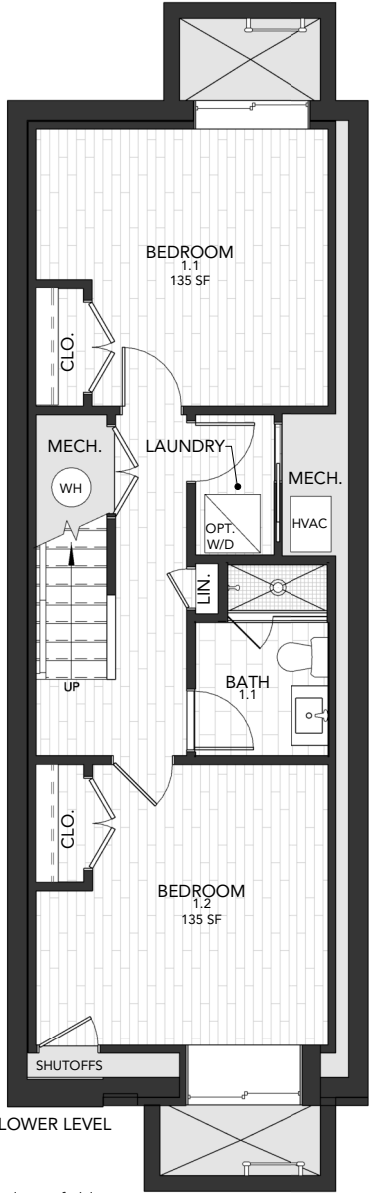

508 W. Norris Street
 Philadelphia, PA 19122
 Unit 1 - Lower Unit
 3 Beds - 2 Baths

LOWER LEVEL

FIRST FLOOR

Upgrades shown on plan: Refrigerator, Washer & Dryer
 * See Agent for details. Estimated square footage is subject to change due to field conditions. Streamline reserves the right to revise the floor plan.