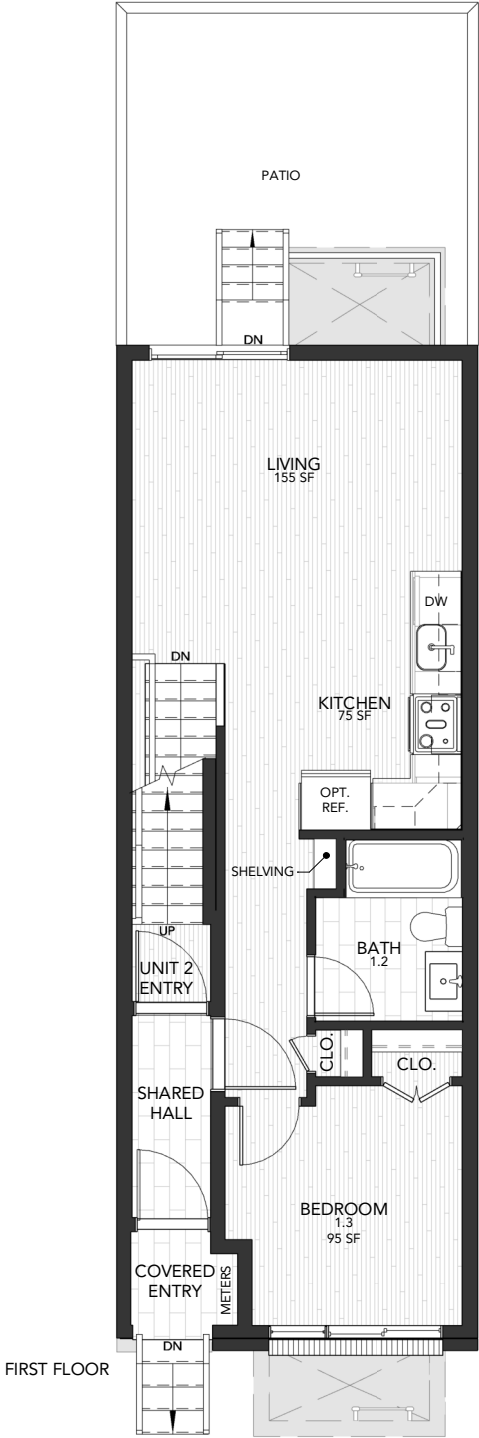

508 W. Norris Street
 Philadelphia, PA 19122
 Unit 1 - Lower Unit
 3 Beds - 2 Baths

LOWER LEVEL

FIRST FLOOR

Upgrades shown on plan: Refrigerator, Washer & Dryer
 * See Agent for details. Estimated square footage is subject to change due to field conditions. Streamline reserves the right to revise the floor plan.