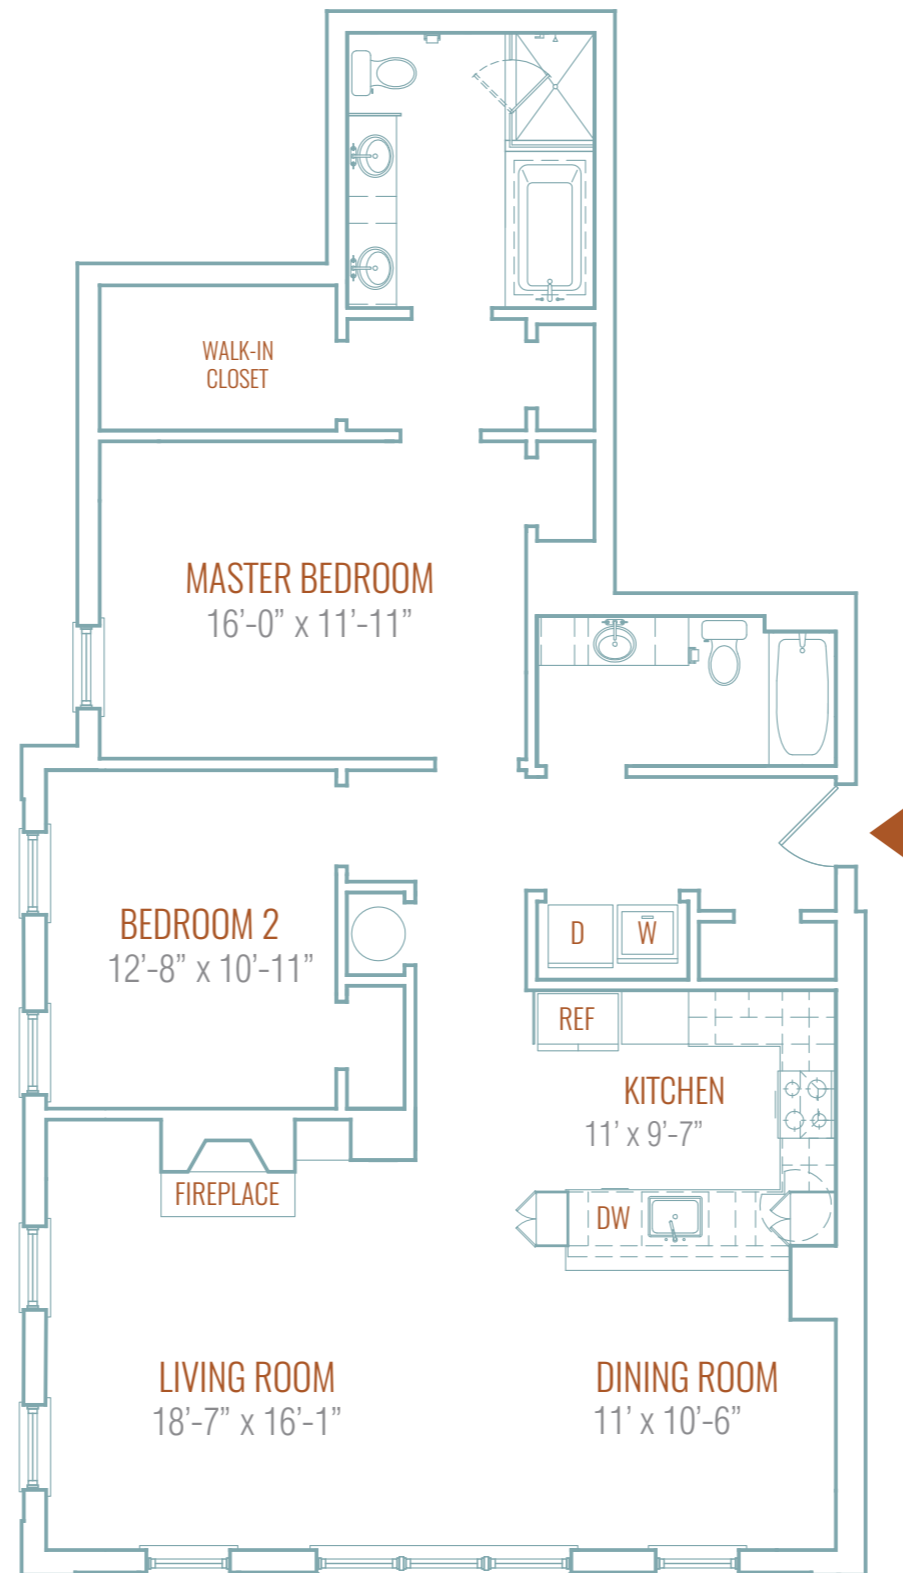

2 BEDROOMS
2 BATHS

TOTAL
1,411 SF

KEYPLAN

NOTES:
