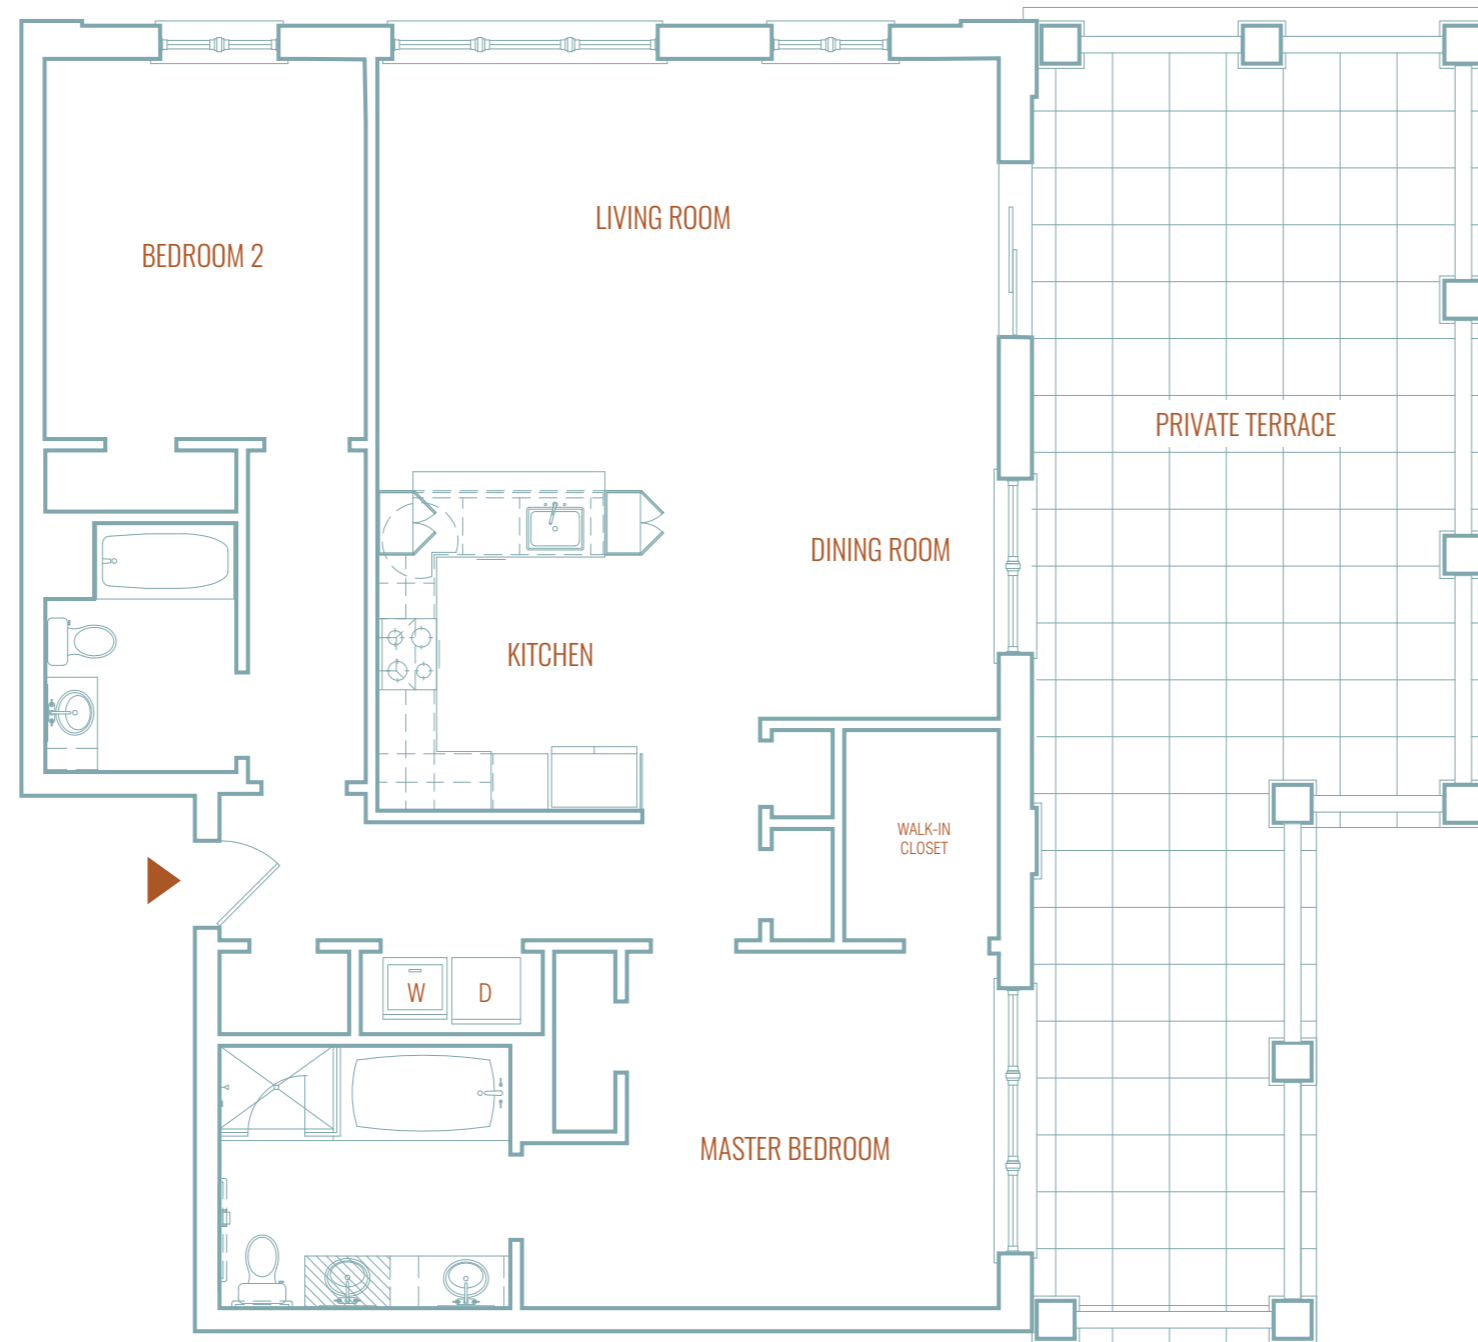

2 BEDROOMS
2 BATHS

TOTAL	TOTAL
1,440 SF	563 SF

KEYPLAN

NOTES:
