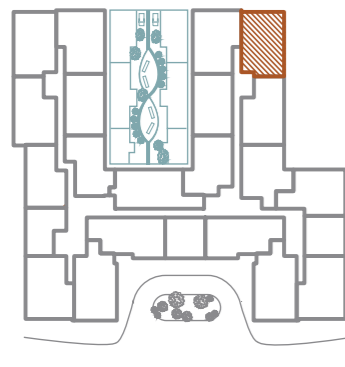

2 BEDROOMS
2 BATHS

TOTAL
1,366 SF

KEYPLAN

NOTES:
