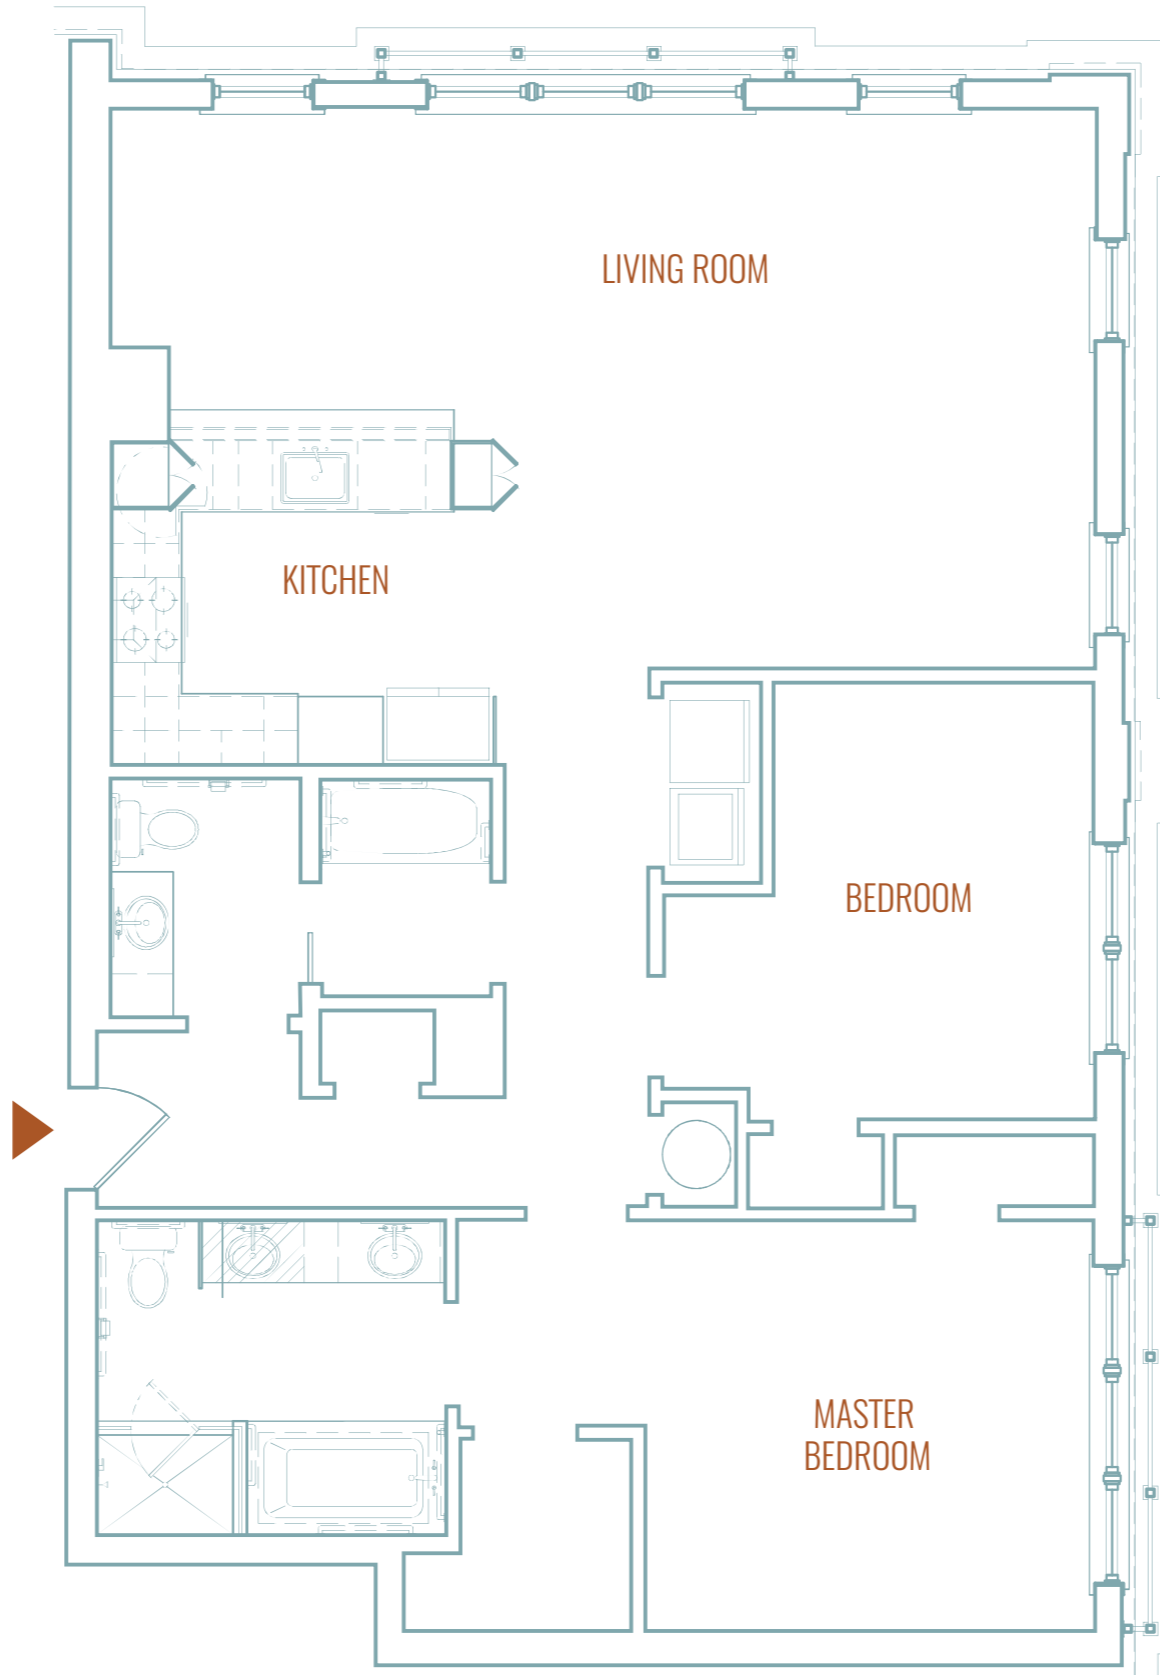

2 BEDROOMS
2 BATHS

TOTAL
1,366 SF

KEYPLAN

NOTES:
